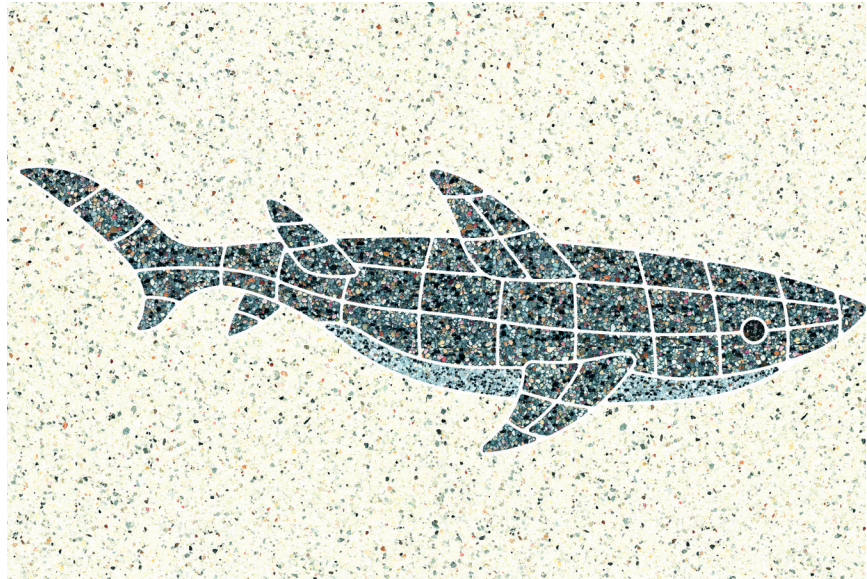

Fillable Friends[®]

Features

Size: 21⁷/₈" x 7⁵/₈"

Stencil only:
part # F1010-xx

6 per case

U.S. and foreign patents pending

Part # F1010-xx

Picture shows an example of a filled Shark

STANDARD STENCIL COLORS

Typical cross section of all fillable friends

Cross Section

Typical non-filled stencil

Code Key

Example: **F1xxx-xx**

F1 – Stencil

xxx – Stencil Number