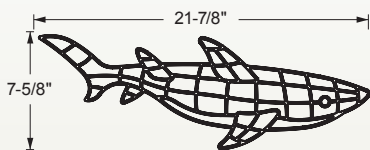

Fillable Friends[®]

Features

Size: 21⁷/₈" x 7⁵/₈"

Stencil only:
part # F1010-xx

6 per case

U.S. and foreign patents pending

Part # F1010-xx

Picture shows an example of a filled Shark

STANDARD STENCIL COLORS

Typical cross section of all fillable friends

Cross Section

Typical non-filled stencil

Code Key

Example: **F1xxx-xx**

F1 – Stencil

xxx – Stencil Number