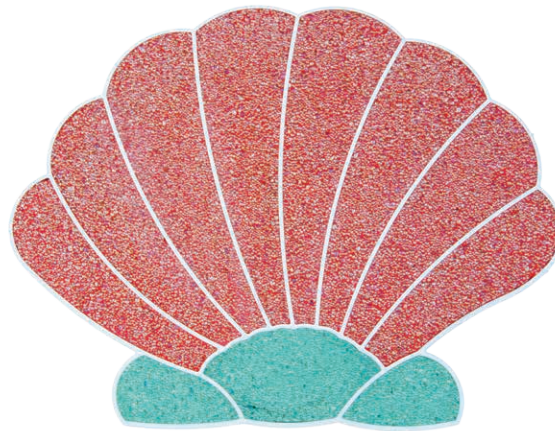

Fillable Friends[®]

Size: 14³/₈" x 11"

Filled frame: part # F2011-01

1 per case

STANDARD FILLED FRAME COLOR

01

Part # F2011-01

Shell Frame Only
Part # F1011-xx

Flexible PVC frame
Part # SPF1011-01

Reversible (left or right)

6 per case

STANDARD UNFILLED FRAME COLORS

01 05

Typical cross section of all fillable friends

U.S. and foreign patents pending