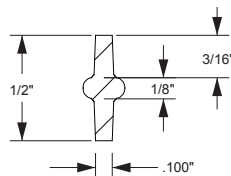

Flexible PVC frame
Part # SPF1011-01

Reversible (left or right)

6 per case

STANDARD UNFILLED FRAME COLORS

01 05

Typical cross section of all fillable friends

U.S. and foreign patents pending