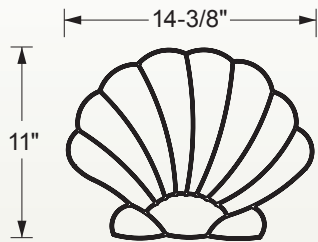

Fillable Friends[®]

Size: 14³/₈" x 11"

Filled frame: part # F2011-01

1 per case

STANDARD FILLED FRAME COLOR

01

Part # F2011-01

Shell Frame Only
Part # F1011-xx

Flexible PVC frame
Part # SPF1011-01

Reversible (left or right)

6 per case

STANDARD UNFILLED FRAME COLORS

01 05

Typical cross section of all fillable friends

U.S. and foreign patents pending