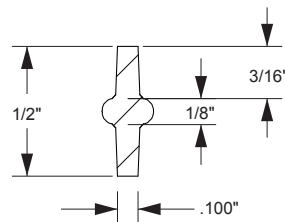

Fillable Friends[®]

Features

Size: 14³/₈" x 11"

Stencil only:
part # F1011-xx

Reversible (left or right)

6 per case

U.S. and foreign patents pending

Part # F1011-xx

Picture shows an example of a filled Shell

STANDARD STENCIL COLORS

Code Key

Example: **F1xxx-xx**

F1 – Stencil

xxx – Stencil Number

xx – Stencil Color (i.e. 01 = white)

Typical cross section of all fillable friends

Cross Section

Typical non-filled stencil