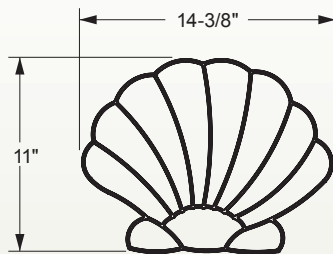

Fillable Friends[®]

Features

Size: 14³/₈" x 11"

Stencil only:
part # F1011-xx

Reversible (left or right)

6 per case

U.S. and foreign patents pending

Part # F1011-xx

Picture shows an example of a filled Shell

STANDARD STENCIL COLORS

Code Key

Example: **F1xxx-xx**

F1 – Stencil

xxx – Stencil Number

xx – Stencil Color (i.e. 01 = white)

Typical cross section of all fillable friends