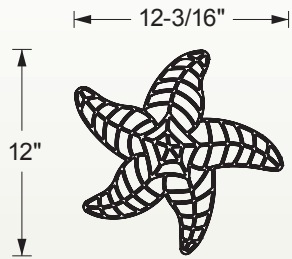

Fillable Friends[®]

Size: 12³/₁₆" x 12"

Filled frame: part # F2012-01

1 per case

STANDARD FILLED FRAME COLOR

01

Part # F2012-01

Starfish Frame Only
Part # F1012-xx