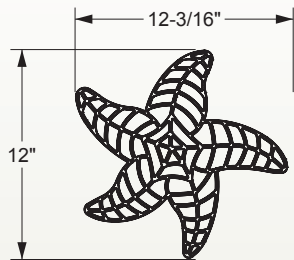

Fillable Friends[®]

Features

Size: 12³/₁₆" x 12"

Stencil only:
part # F1012-xx

6 per case

U.S. and foreign patents pending

Part # F1012-xx

Picture shows an example of a filled Starfish