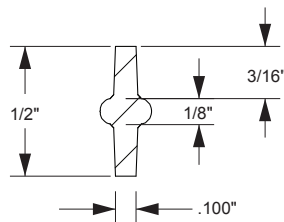

STANDARD STENCIL COLORS

Typical cross section of all fillable friends

Cross Section