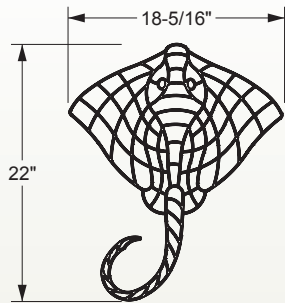

Fillable Friends[®]

Features

Size: 18⁵/₁₆" x 22"

Stencil only:
part # F1013-xx

6 per case

U.S. and foreign patents pending

Part # F1013-xx

Picture shows an example of a filled Stingray

STANDARD STENCIL COLORS

Typical cross section of all fillable friends

Cross Section

Typical non-filled stencil

Code Key

Example: **F1xxx-xx**

F1 – Stencil

xxx – Stencil Number