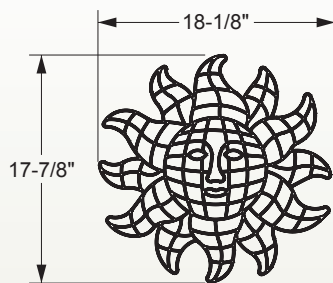

Fillable Friends<sup>®</sup>

Features

Size: 18<sup>1</sup>/<sub>8</sub>" x 17<sup>7</sup>/<sub>8</sub>"

Stencil only:  
part # F1014-xx

6 per case

U.S. and foreign patents pending

Part # F1014-xx

Picture shows an example of a filled Sun

STANDARD STENCIL COLORS

Typical cross section of all fillable friends

Cross Section

Typical non-filled stencil

Code Key

Example: **F1xxx-xx**

F1 – Stencil

xxx – Stencil Number

xx – Stencil Color (i.e. 01 = white)