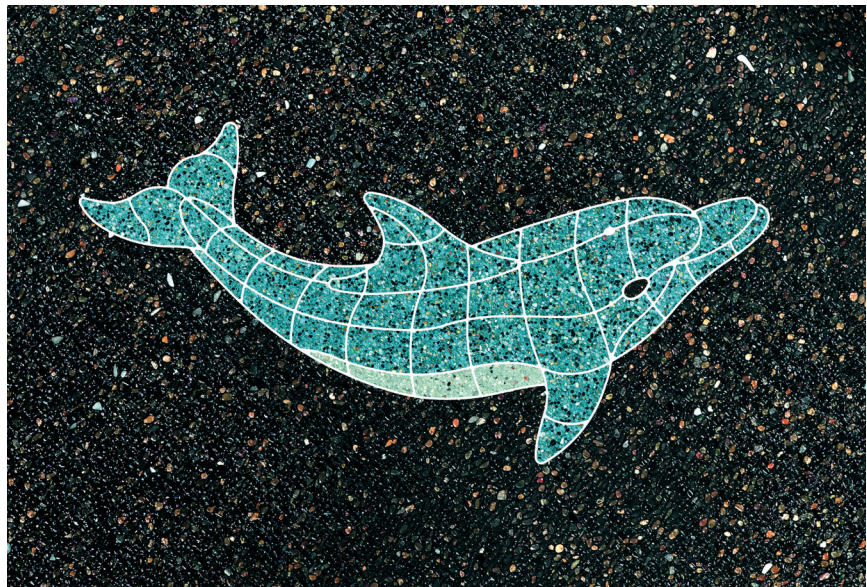

Fillable Friends[®]

Features

Size:

15³/₄" x 14⁵/₈" medium
19⁵/₈" x 18¹/₄" large

Medium stencil only:
part # F1015-xx
6 per case

Large stencil only:
part # F1016-xx
6 per case

Set of 1 Medium and
1 Large Dolphin stencil:
part # F1029-xx
6 sets per case

Part # F1015-xx

Picture shows an example of a filled Dolphin

STANDARD STENCIL COLORS

Code Key

Example: **F1xxx-xx**

F1 – Stencil

xxx – Stencil Number

xx – Stencil Color (i.e. 01 = white)

Typical cross section of all fillable friends

Cross Section

Typical non-filled stencil