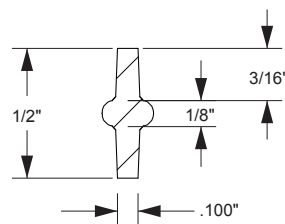

Typical cross section of all fillable friends

Cross Section