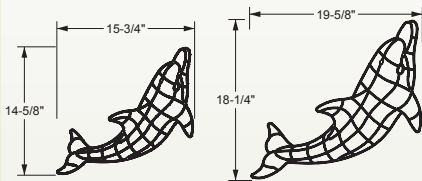

Fillable Friends[®]

Features

Size:

15³/₄" x 14⁵/₈" medium
19⁵/₈" x 18¹/₄" large

Medium stencil only:
part # F1015-xx
6 per case

Large stencil only:
part # F1016-xx
6 per case

Set of 1 Medium and
1 Large Dolphin stencil:
part # F1029-xx
6 sets per case

Part # F1015-xx

Picture shows an example of a filled Dolphin

STANDARD STENCIL COLORS

Code Key

Example: **F1xxx-xx**

F1 – Stencil

xxx – Stencil Number

xx – Stencil Color (i.e. 01 = white)