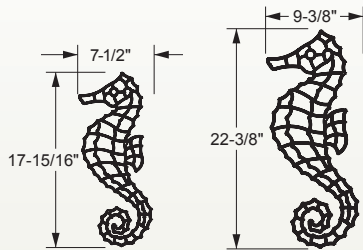

Fillable Friends[®]

Features

Size:

7 1/2" x 17 15/16" medium

9 3/8" x 22 3/8" large

Medium stencil only:
part # F1017-xx

Large stencil only:
part # F1018-xx

6 per case

Set of 1 Medium and
1 Large Seahorse stencil:
part # F1031-xx
6 sets per case

U.S. and foreign patents pending

Part # F1018-xx

Picture shows an example of a filled Seahorse

STANDARD STENCIL COLORS

Code Key