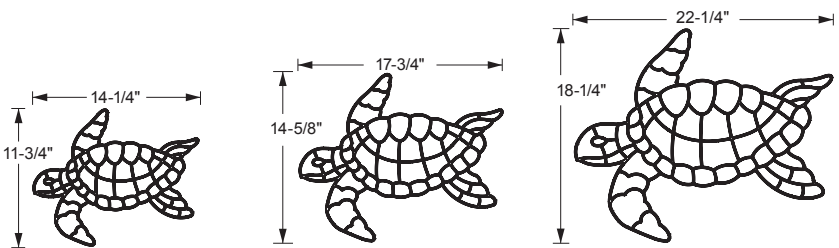

**Fillable Friends**<sup>®</sup>

Size:

14<sup>1</sup>/<sub>4</sub>" x 11<sup>3</sup>/<sub>4</sub>" small  
17<sup>3</sup>/<sub>4</sub>" x 14<sup>5</sup>/<sub>8</sub>" medium  
22<sup>1</sup>/<sub>4</sub>" x 18<sup>1</sup>/<sub>4</sub>" large

U.S. and foreign patents pending

Part # F1022-xx

Picture shows an example of a filled Turtle

**STANDARD STENCIL COLORS**

□ 01    ■ 05

**Code Key**

Example: **F1xxx-xx**

F1 – Stencil

xxx – Stencil Number

xx – Stencil Color (i.e. 01 = white)

Typical cross section of all fillable friends

Typical non-filled stencil

Cross Section