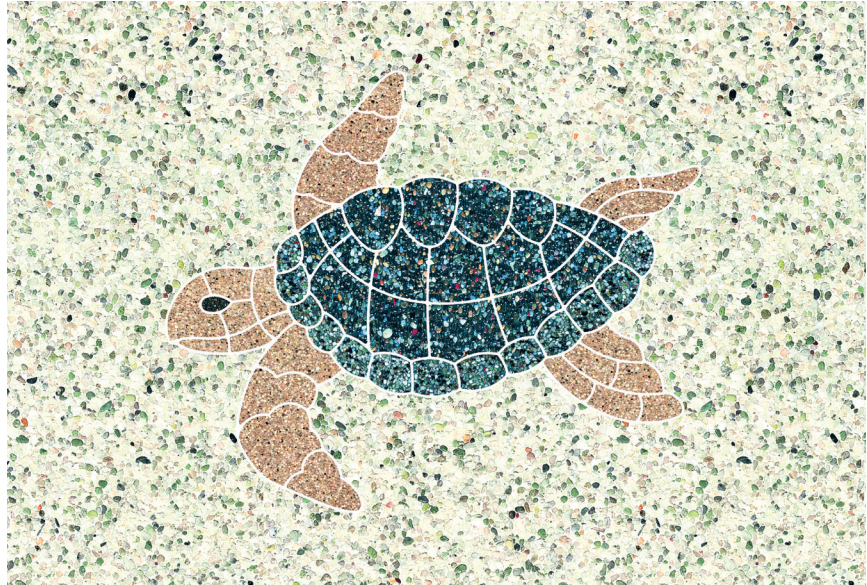

Fillable Friends®

Size:

14¹/₄" x 11³/₄" small
17³/₄" x 14⁵/₈" medium
22¹/₄" x 18¹/₄" large

Small stencil only:
part # F1022-xx
6 per case

Medium stencil only:
part # F1023-xx
6 per case

Large stencil only:
part # F1024-xx
6 per case

Set of 1 Small, 1 Medium
and 1 Large Turtle stencil:
part # F1030-xx
6 sets per case

U.S. and foreign patents pending