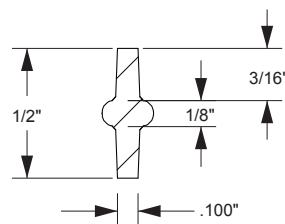

Fillable Friends[®]

Features

Size: 8³/₁₆" x 11"

Stencil only:
part # F1025-xx

6 per case

U.S. and foreign patents pending

Part # F1025-xx

Picture shows an example of a filled Martini Glass

STANDARD STENCIL COLORS

Code Key

Example: **F1xxx-xx**

F1 – Stencil

xxx – Stencil Number

xx – Stencil Color (i.e. 01 = white)

Typical cross section of all fillable friends

Cross Section