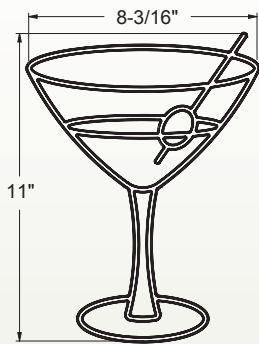

Fillable Friends[®]

Features

Size: 8³/₁₆" x 11"

Stencil only:
part # F1025-xx

6 per case

U.S. and foreign patents pending

Part # F1025-xx

Picture shows an example of a filled Martini Glass

STANDARD STENCIL COLORS

Code Key

Example: **F1xxx-xx**

F1 – Stencil

xxx – Stencil Number

xx – Stencil Color (i.e. 01 = white)

Typical cross section of all fillable friends

Cross Section