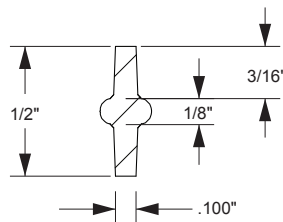

Fillable Friends[®]

Features

Size:

8" x 11⁵/₈" small

12¹³/₁₆" x 17³/₄" medium

Small stencil only:
part # F1026-xx

Medium stencil only:
part # F1027-xx

6 per case

Part # F1026-xx

Picture shows an example of a filled Palm Tree

STANDARD STENCIL COLORS

Typical cross section of all fillable friends

Cross Section

Typical non-filled stencil

Code Key

Example: **F1xxx-xx**