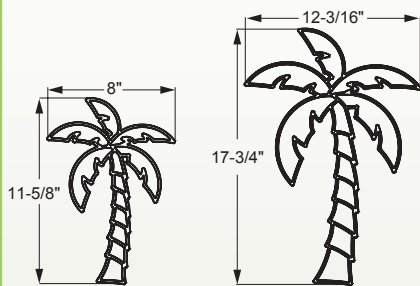

Fillable Friends[®]

Features

Size:

8" x 11⁵/₈" small

12¹³/₁₆" x 17³/₄" medium

Small stencil only:
part # F1026-xx

Medium stencil only:
part # F1027-xx

6 per case

Part # F1026-xx

Picture shows an example of a filled Palm Tree

STANDARD STENCIL COLORS

Typical cross section of all fillable friends

Cross Section

Typical non-filled stencil

Code Key

Example: **F1xxx-xx**