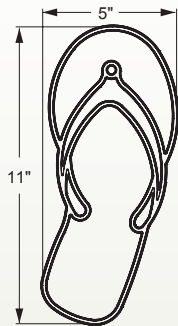

Fillable Friends[®]

Features

Size: 5" x 11"

Stencil only:
part # F1028-xx

Reversible (left or right)

Set of 2
6 sets per case

U.S. and foreign patents pending

Part # F1028-xx

Picture shows an example of a filled Sandal

STANDARD STENCIL COLORS

Code Key

Example: **F1xxx-xx**

F1 – Stencil

xxx – Stencil Number

xx – Stencil Color (i.e. 01 = white)

Typical cross section of all fillable friends

Cross Section

Typical non-filled stencil