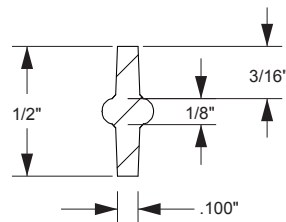

Fillable Friends[®]

Features

Size: 5" x 11"

Stencil only:
part # F1028-xx

Reversible (left or right)

Set of 2
6 sets per case

U.S. and foreign patents pending

Part # F1028-xx

Picture shows an example of a filled Sandal

STANDARD STENCIL COLORS

Code Key

Example: **F1xxx-xx**

F1 – Stencil

xxx – Stencil Number

xx – Stencil Color (i.e. 01 = white)

Typical cross section of all fillable friends

Cross Section

Typical non-filled stencil