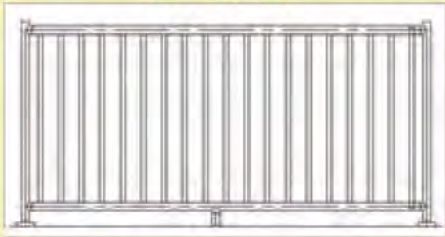

Pool Fencing

Sections and Gates

NEW

Low Maintenance!

FS-2200