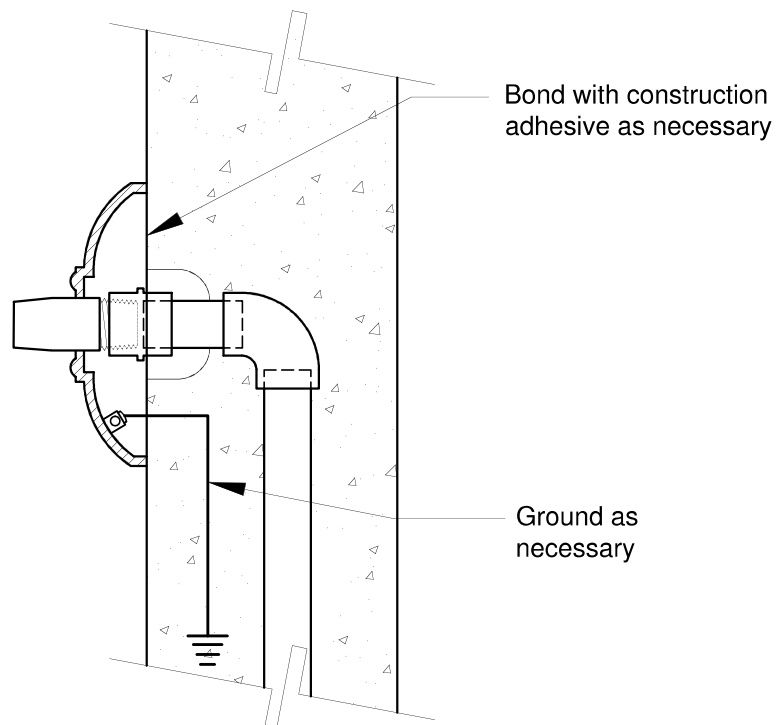

16205 Ward Way, City of Industry, CA 91745  
Phone (949)305-7372 • FAX (949)206-1178

[www.BlackOakFoundry.com](http://www.BlackOakFoundry.com)

**NOTE:**

This drawing is only a guide to be used in planning the placement and layout of the spout. When laying out the final location of the plumbing and mounting studs, use the exact piece that will be installed.