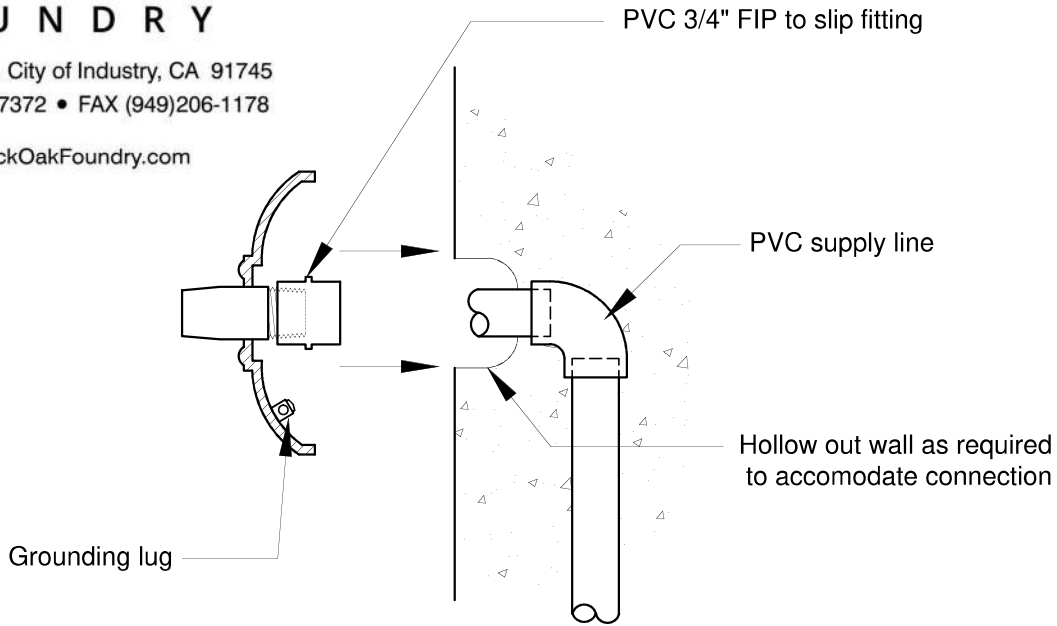

16205 Ward Way, City of Industry, CA 91745  
Phone (949)305-7372 • FAX (949)206-1178

[www.BlackOakFoundry.com](http://www.BlackOakFoundry.com)

**NOTE:**

This drawing is only a guide to be used in planning the placement and layout of the spout. When laying out the final location of the plumbing and mounting studs, use the exact piece that will be installed.