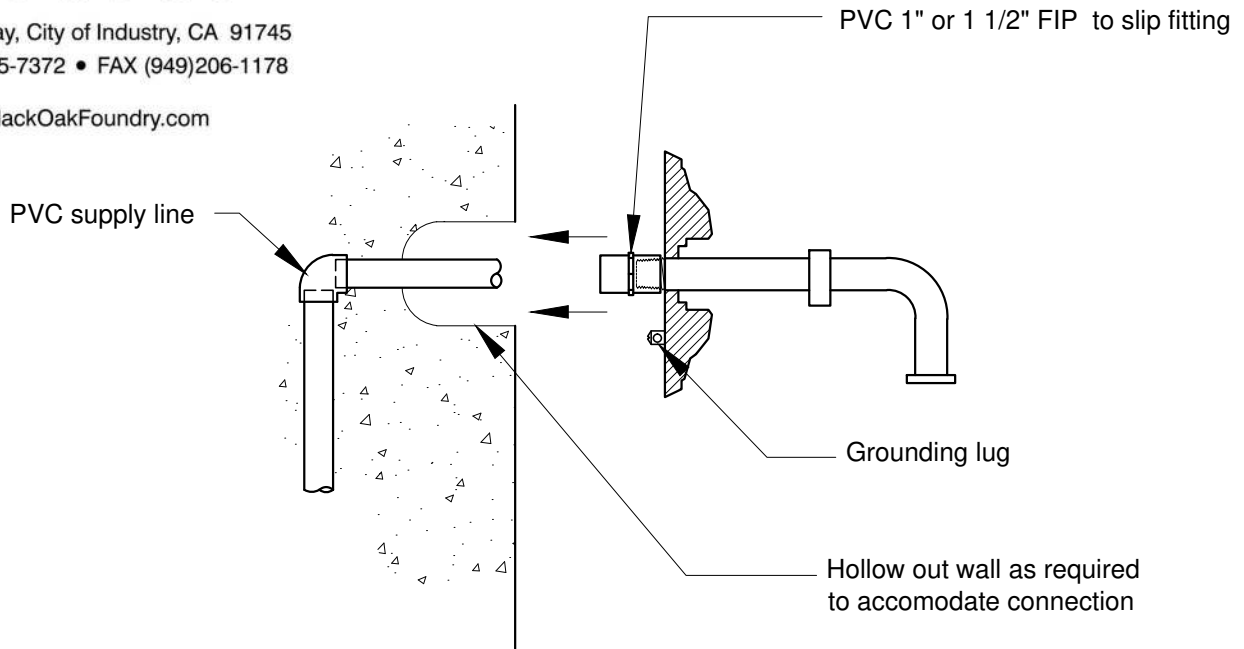

16205 Ward Way, City of Industry, CA 91745
Phone (949)305-7372 • FAX (949)206-1178

www.BlackOakFoundry.com

NOTE:

This drawing is only a guide to be used in planning the placement and layout of the spout. When laying out the final location of the plumbing and mounting studs, use the exact piece that will be installed.