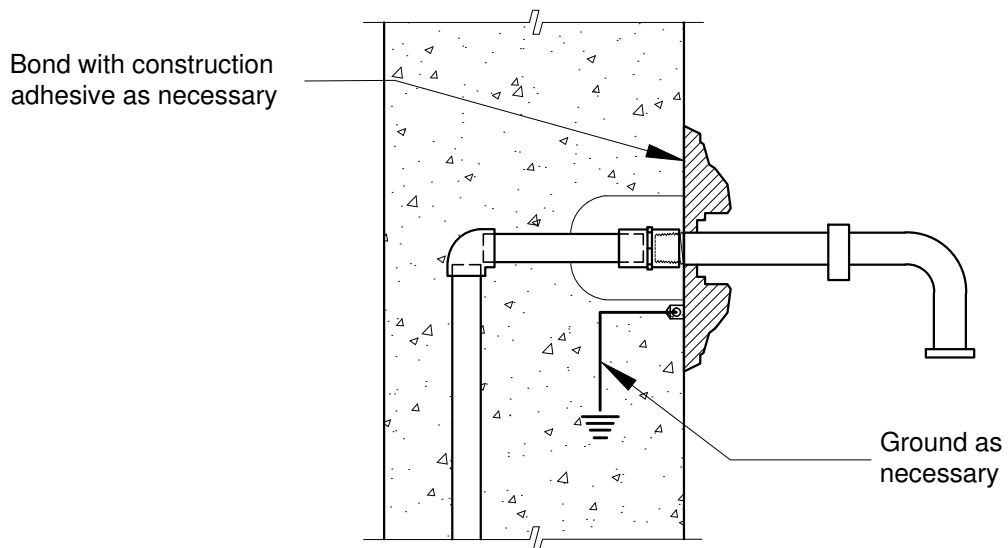

16205 Ward Way, City of Industry, CA 91745
Phone (949)305-7372 • FAX (949)206-1178

www.BlackOakFoundry.com

NOTE:

This drawing is only a guide to be used in planning the placement and layout of the spout. When laying out the final location of the plumbing and mounting studs, use the exact piece that will be installed.