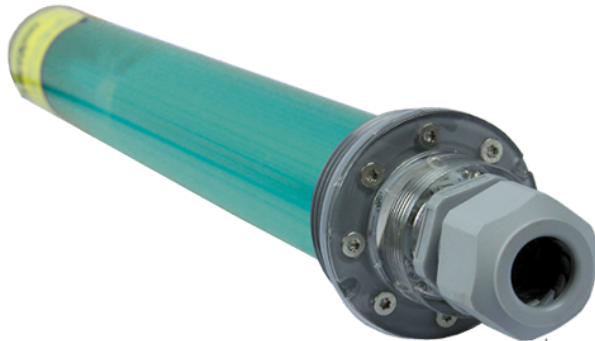

X-Stream J Series / X-Stream SOL J

X-Stream SOL J

The SAVI X-Stream SOL-J is a 28W RGB color LED driver for use with SAVI Lighted water features, like the X-Stream Falls, X-Stream Bubbler and X-Stream Celestial Floor Kit. It will accommodate up to 200 strands of fiber and is equipped with a 100 foot cord. Connect up to any Class 3 12VAC Transformer.

Works exclusively with JANDY® Controls

Specifications: 28 Watts 12VAC

PART NUMBER	DESCRIPTION
SAVI-XMS-DRIV100-J	J SERIES SOL X-Stream LED Driver, 100' - Requires 12V Transformer - ONLY FOR USE WITH J-SERIES LIGHTS - COLOR
SAVI-XMS-DRIV150-J	J-SERIES SOL X-Stream LED Driver, 150' - Requires 12V Transformer - ONLY FOR USE WITH J-SERIES LIGHTS - COLOR