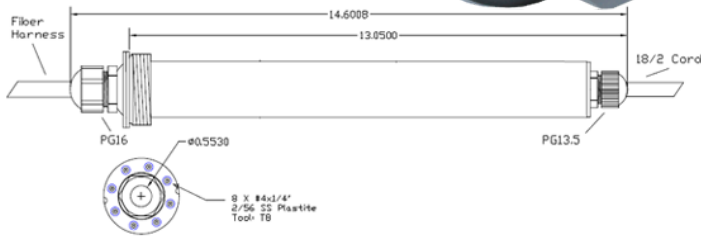

X-Stream J Series / X-Stream SOL J

X-Stream SOL J

The SAVI X-Stream SOL-J is a 28W RGB color LED driver for use with SAVI Lighted water features, like the X-Stream Falls, X-Stream Bubbler and X-Stream Celestial Floor Kit. It will accommodate up to 200 strands of fiber and is equipped with a 100 foot cord. Connect up to any Class 3 12VAC Transformer.

Works exclusively with JANDY® Controls

Specifications: 28 Watts 12VAC

PART NUMBER	DESCRIPTION
SAVI-XMS-DRIV100-J	J SERIES SOL X-Stream LED Driver, 100' - Requires 12V Transformer - ONLY FOR USE WITH J-SERIES LIGHTS - COLOR
SAVI-XMS-DRIV150-J	J-SERIES SOL X-Stream LED Driver, 150' - Requires 12V Transformer - ONLY FOR USE WITH J-SERIES LIGHTS - COLOR