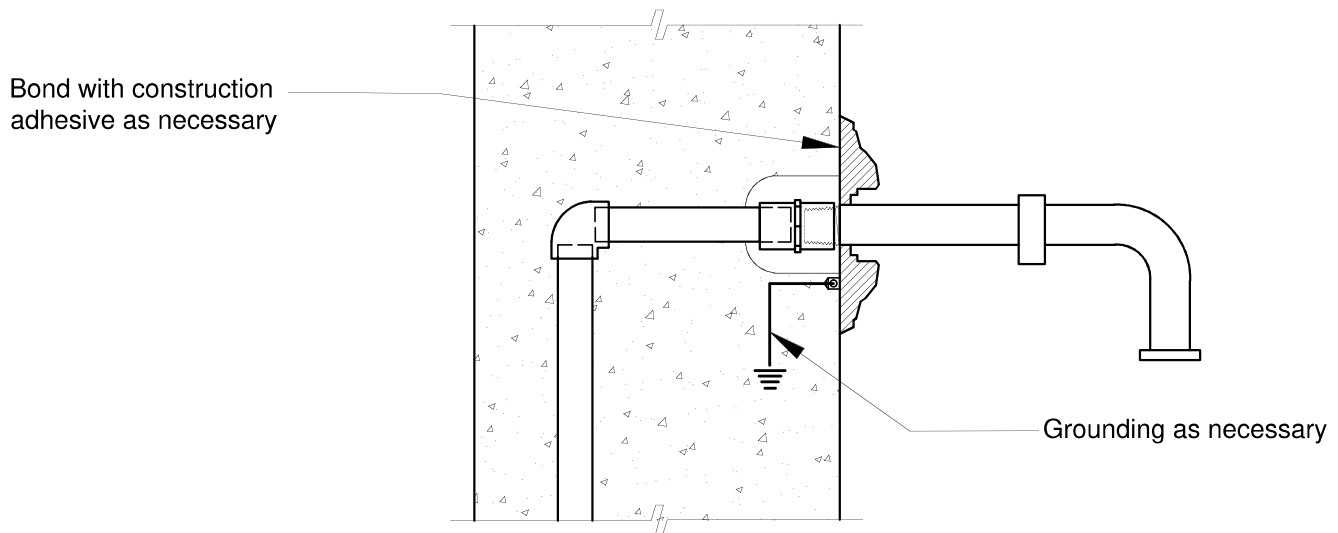

16205 Ward Way, City of Industry, CA 91745  
Phone (949)305-7372 • FAX (949)206-1178

www.BlackOakFoundry.com

**NOTE:**

This drawing is only a guide to be used in planning the placement and layout of the spout. When laying out the final location of the plumbing and mounting studs, use the exact piece that will be installed.