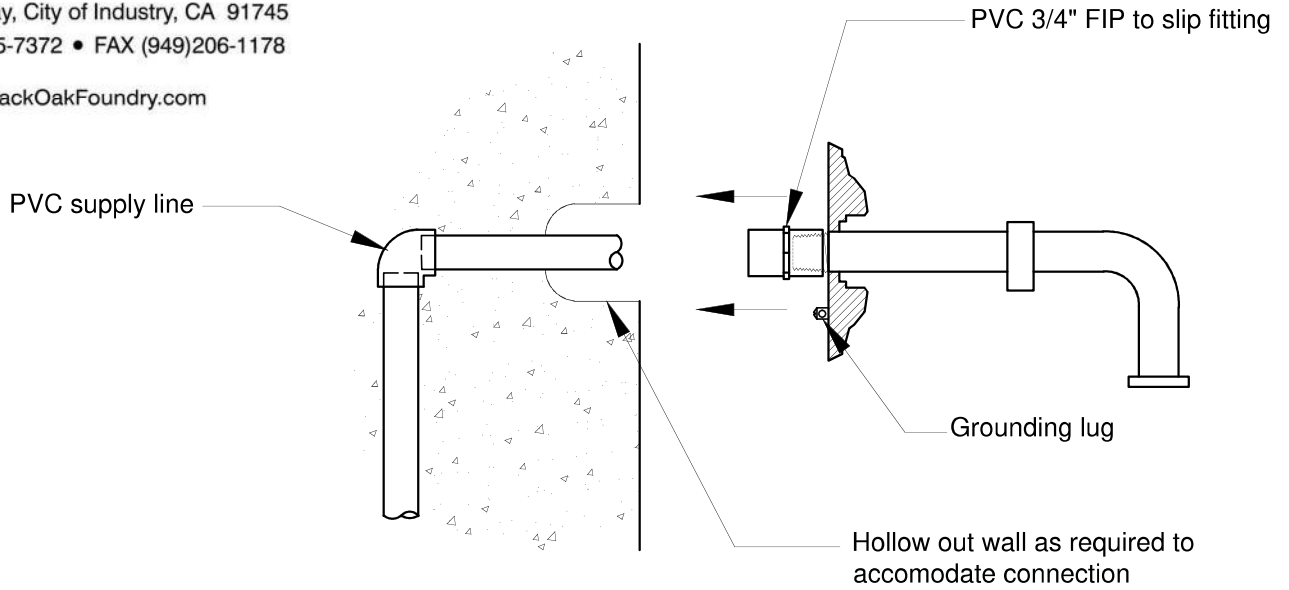

16205 Ward Way, City of Industry, CA 91745  
Phone (949)305-7372 • FAX (949)206-1178

www.BlackOakFoundry.com

**NOTE:**

This drawing is only a guide to be used in planning the placement and layout of the spout. When laying out the final location of the plumbing and mounting studs, use the exact piece that will be installed.