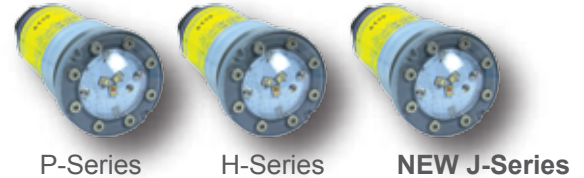

Melody H-Series
Works exclusively with
Hayward® controls

Melody P-Series
Works exclusively with
Pentair® and Zodiac®
controls

Over 25% Brighter for 2015!

Mini MELODY

At only 4.25 inches in length and at 80% the brightness of the Original Melody, the new Mini Melody offers an unprecedented value in a small package. Ideal for steps, swim-outs, spas, sun-shelves, shallow water applications and small swimming pools, the mini Melody packs a punch in RGB at only 6 Watts of power. A single 50W transformer can easily power up to 7 lights.

MINI MELODY
 ONLY 4.25"

SAVI MELODY

The SAVI Melody is our best seller and the original nicheless underwater LED light. For over 7 years, the Melody has set the standard for versatility, ease of installation and customer satisfaction for color pool lighting. Interchangeable with the white light Blanco. RGB color LED lighting ideal for shallow water applications like steps, swim outs, sun shelves and beach entries. The Melody synchronizes with all SAVI lights and lighted water features. Upgrade to MELODY SOL for 2x the light.

FEATURES

SAVI LED UNDERWATER LIGHTS

- 4" Minimum Water Depth
- Fits Standard 1-1/2" Wall Fittings
- NO Niche. NO Grounding. NO Bonding.
- 180 Degree Beam for Complete Coverage
- No Removal During Liner Changes
- Flush Mounts / Can Run Dry
- No Water Required for Cooling
- Accepts Designer Series Lenses
- Field Interchangeable, Upgradeable & Replaceable Cartridges.