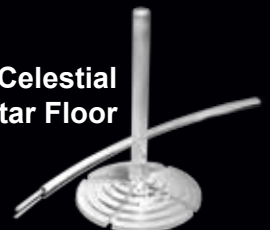

All SAVI lights feature field interchangeable, upgradeable and replaceable LED cartridges.

SAVI LED WATER FEATURE LIGHTING

X-Stream LED Drivers

X-Stream SOL
RGB 28W

X-Stream Falls

NEW J-Series

H-Series

P-Series

NEW SAVI LED Bubbler
Bright / Flush Mount

X-Stream Blanco Pro
White light 20W

X-Stream Celestial Star Floor

A Division of Zodiac Pool Systems, Inc.

SAVI Pool and Spa
9400 Southridge Park Court, Suite 200, Orlando, Florida 32819 USA
T. 407.855.5630
SaviLights.com