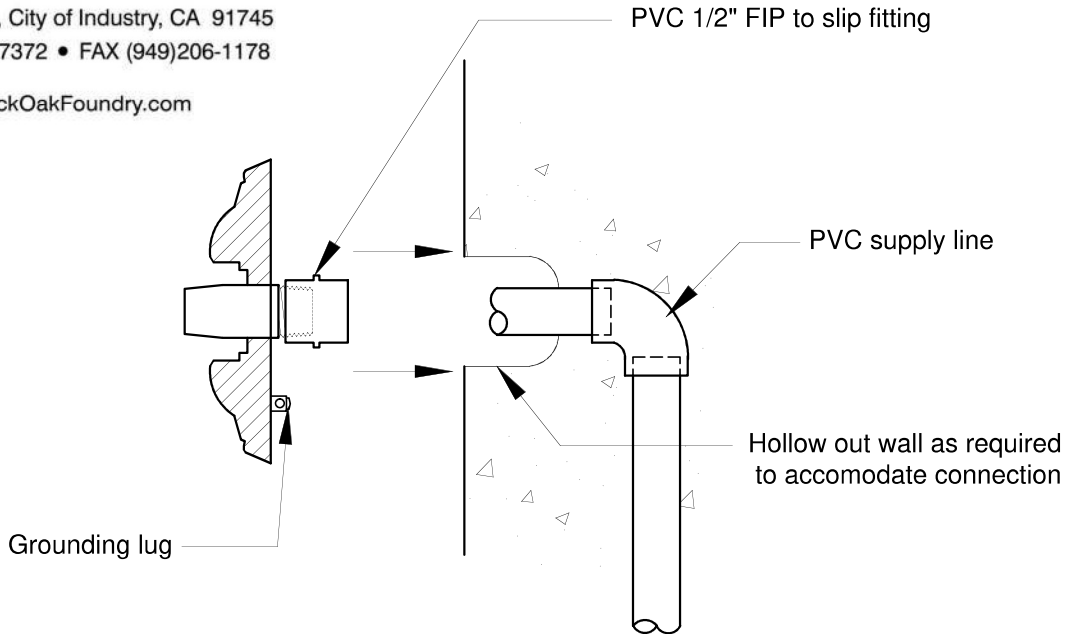

16205 Ward Way, City of Industry, CA 91745
Phone (949)305-7372 • FAX (949)206-1178

www.BlackOakFoundry.com

NOTE:

This drawing is only a guide to be used in planning the placement and layout of the spout. When laying out the final location of the plumbing and mounting studs, use the exact piece that will be installed.