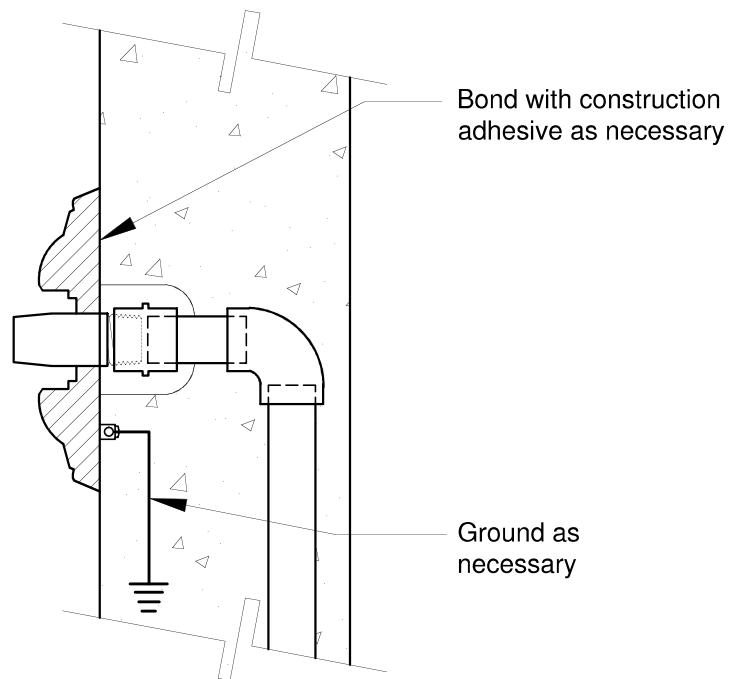

16205 Ward Way, City of Industry, CA 91745
Phone (949)305-7372 • FAX (949)206-1178

www.BlackOakFoundry.com

NOTE:

This drawing is only a guide to be used in planning the placement and layout of the spout. When laying out the final location of the plumbing and mounting studs, use the exact piece that will be installed.