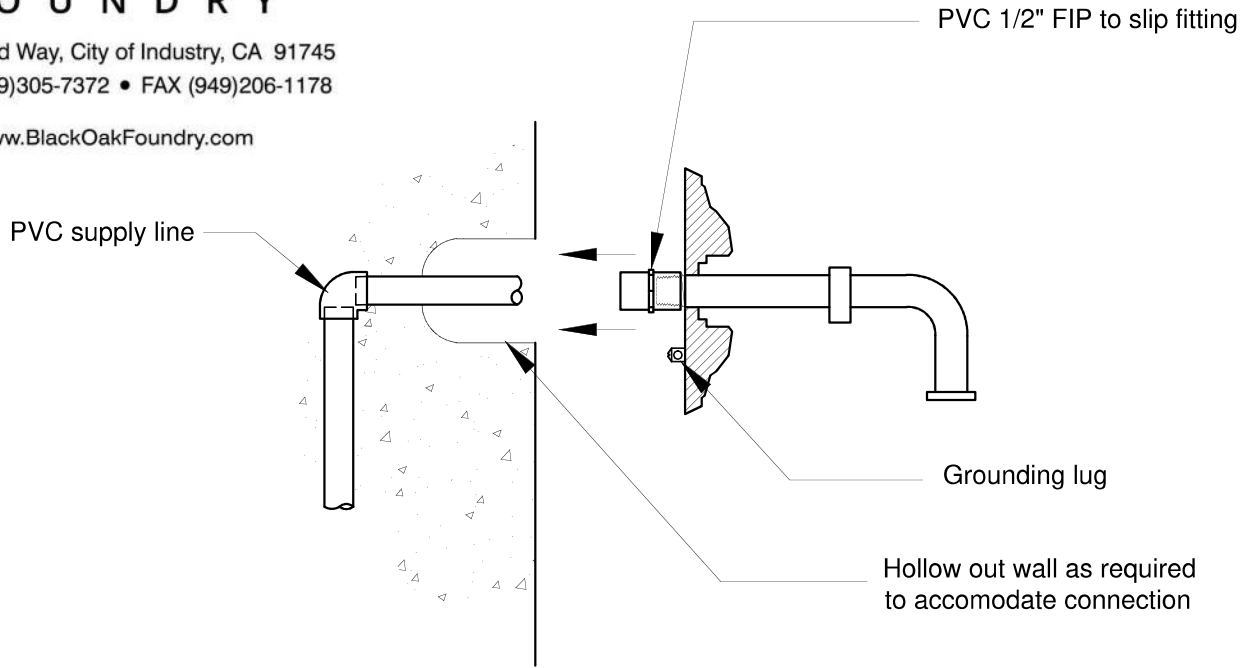

BLACK OAK FOUNDRY

16205 Ward Way, City of Industry, CA 91745
Phone (949)305-7372 • FAX (949)206-1178

www.BlackOakFoundry.com

NOTE:

This drawing is only a guide to be used in planning the placement and layout of the spout. When laying out the final location of the plumbing and mounting studs, use the exact piece that will be installed.