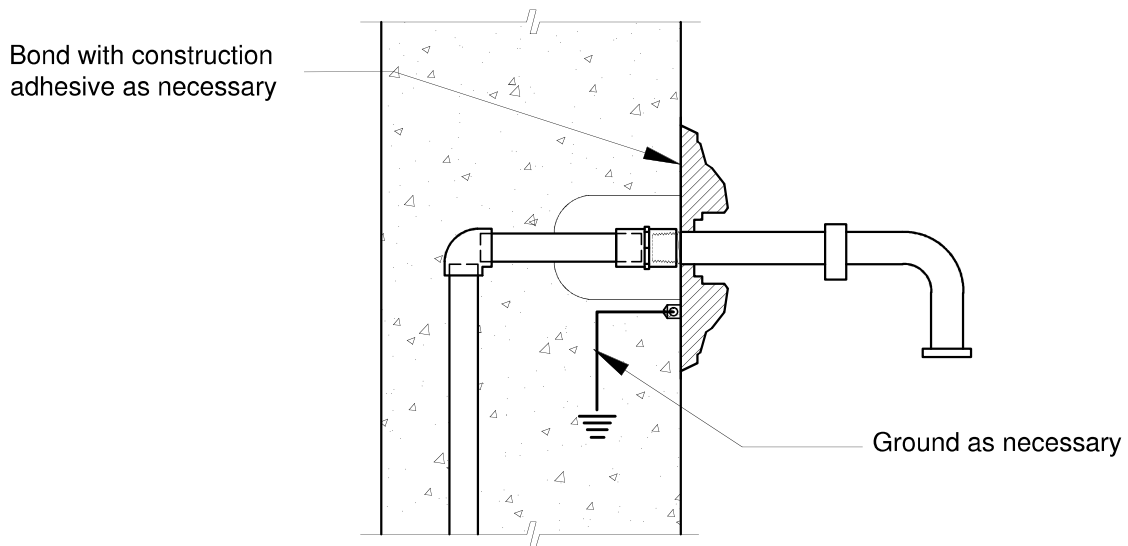

BLACK OAK FOUNDRY

16205 Ward Way, City of Industry, CA 91745
Phone (949)305-7372 • FAX (949)206-1178

www.BlackOakFoundry.com

NOTE:

This drawing is only a guide to be used in planning the placement and layout of the spout. When laying out the final location of the plumbing and mounting studs, use the exact piece that will be installed.