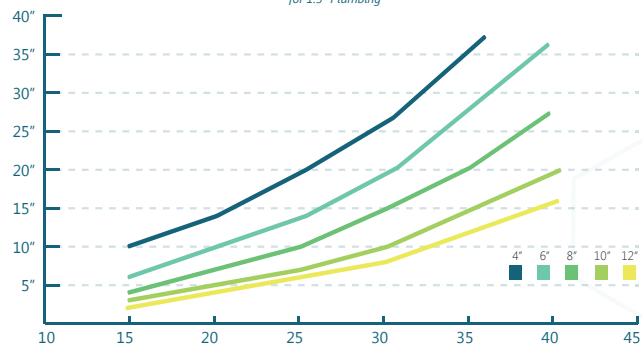

Flow Rate vs Water Height
for 1.5" Plumbing

Plume Height At Given Water Depths