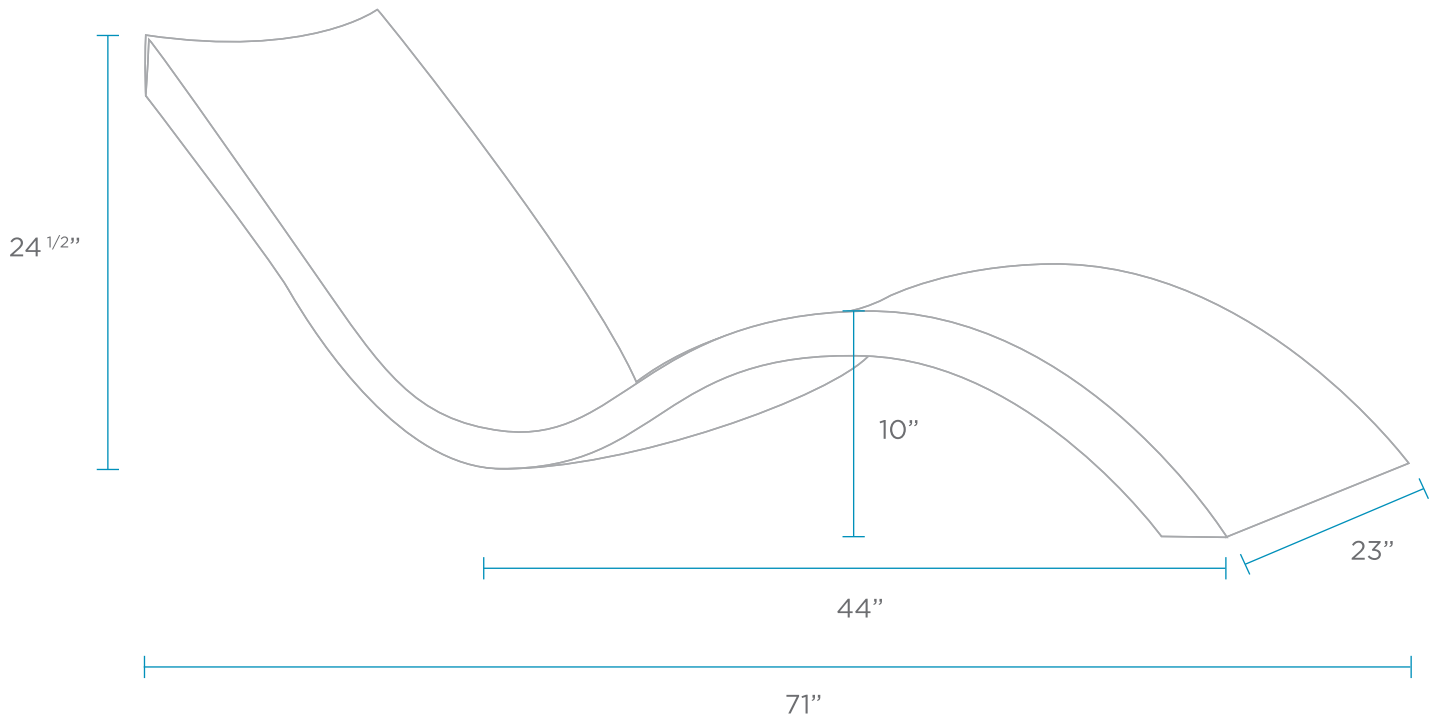

CHAISE SPECIFICATIONS

WEIGHT EMPTY: 34 LBS | WEIGHT FULL: 144 LBS
DESIGNED FOR UP TO 9" OF WATER

FEATURES

- Designed for up to 9" of water
- Perfect for residential or commercial use
- Built to withstand sun, weather, and chemicals of any aquatic environment
- Compatible with all pool types, including vinyl
- Crafted of an ultra-strong, UV8 rated resin, color stabilized for up to 8000 hours of direct sun
- Easy application via threaded plug system
- Contoured for comfort and features a sleek, eye catching design