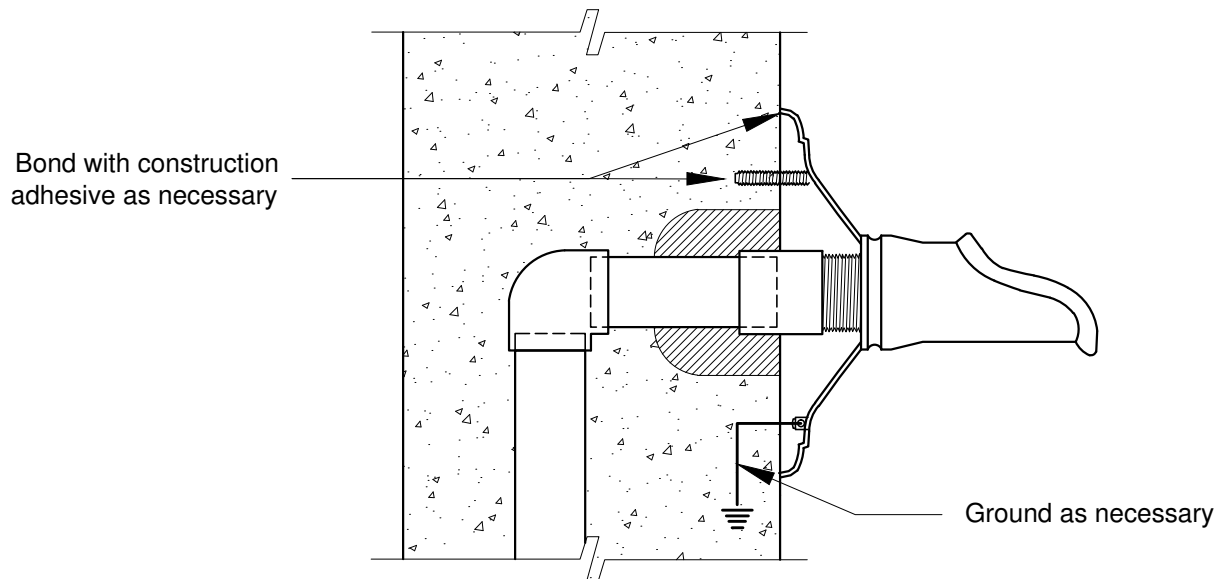

BLACK OAK FOUNDRY

16205 Ward Way, City of Industry, CA 91745
Phone (949)305-7372 • FAX (949)206-1178

www.BlackOakFoundry.com

NOTE:

This drawing is only a guide to be used in planning the placement and layout of the spout.

When laying out the final location of the plumbing and mounting studs, use the exact piece that will be installed.