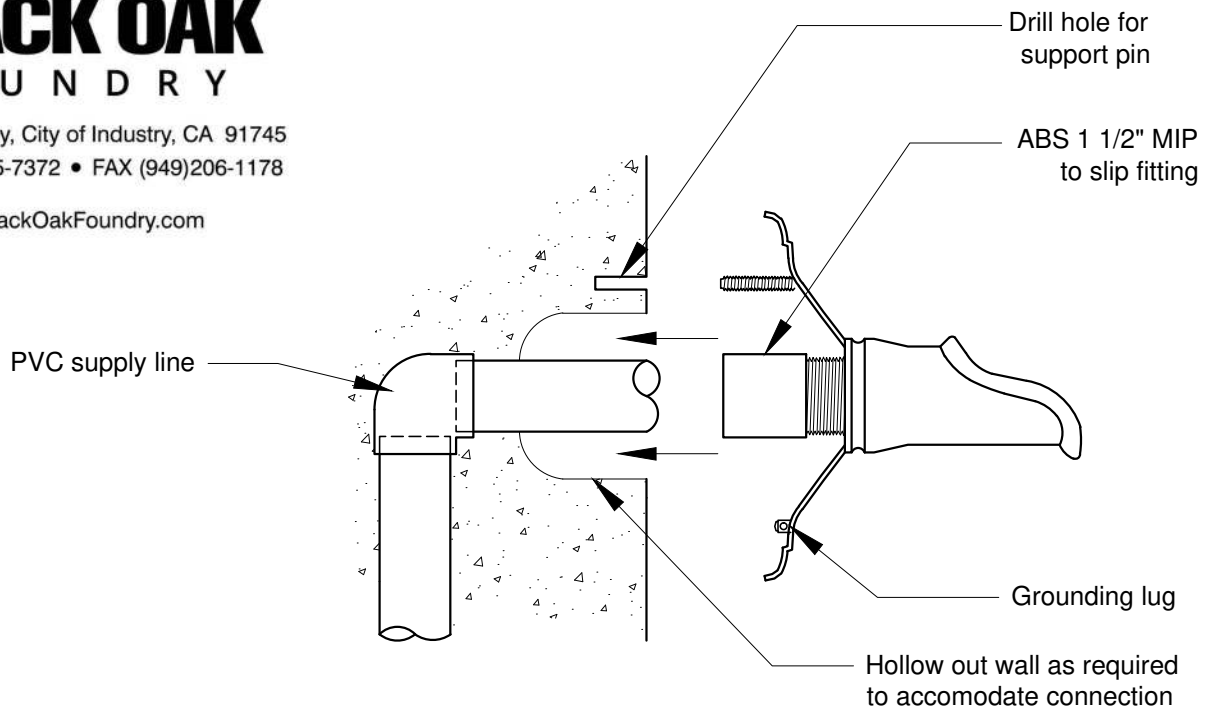

BLACK OAK FOUNDRY

16205 Ward Way, City of Industry, CA 91745
Phone (949)305-7372 • FAX (949)206-1178

www.BlackOakFoundry.com

NOTE:

This drawing is only a guide to be used in planning the placement and layout of the spout.

When laying out the final location of the plumbing and mounting studs, use the exact piece that will be installed.