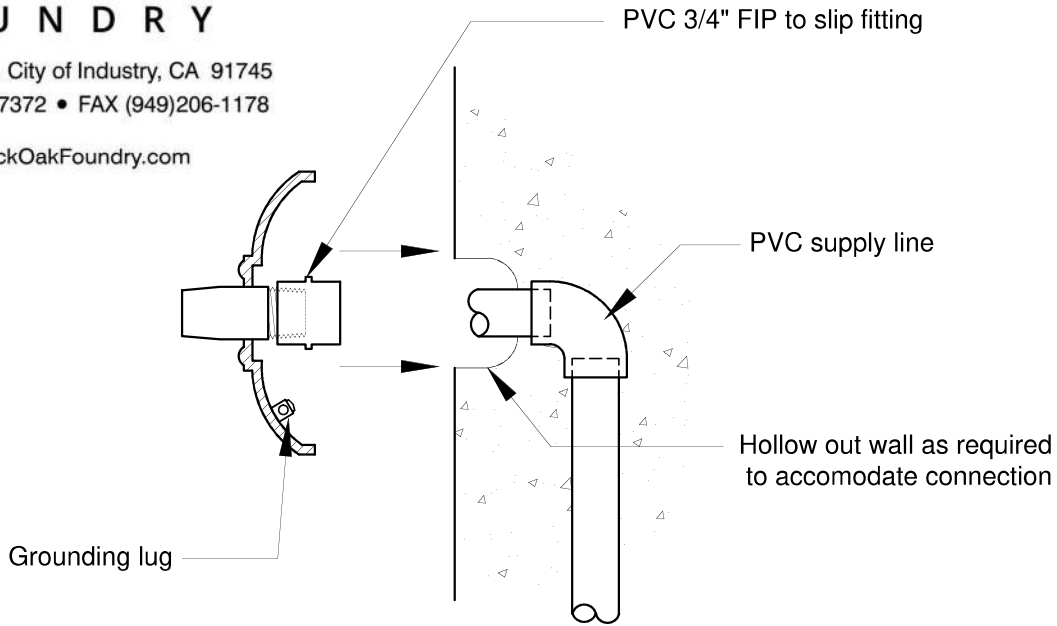

16205 Ward Way, City of Industry, CA 91745
Phone (949)305-7372 • FAX (949)206-1178

www.BlackOakFoundry.com

NOTE:

This drawing is only a guide to be used in planning the placement and layout of the spout. When laying out the final location of the plumbing and mounting studs, use the exact piece that will be installed.