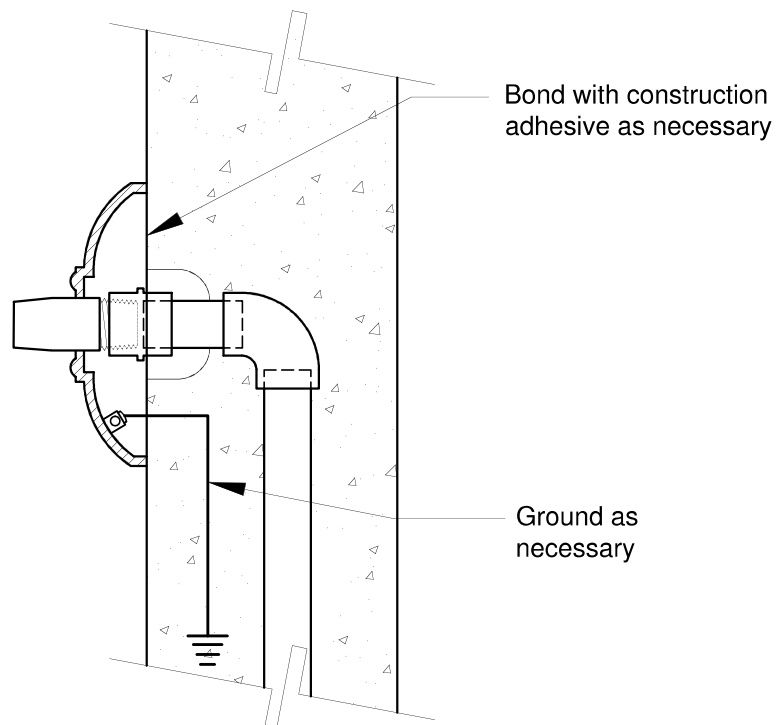

16205 Ward Way, City of Industry, CA 91745
Phone (949)305-7372 • FAX (949)206-1178

www.BlackOakFoundry.com

NOTE:

This drawing is only a guide to be used in planning the placement and layout of the spout. When laying out the final location of the plumbing and mounting studs, use the exact piece that will be installed.