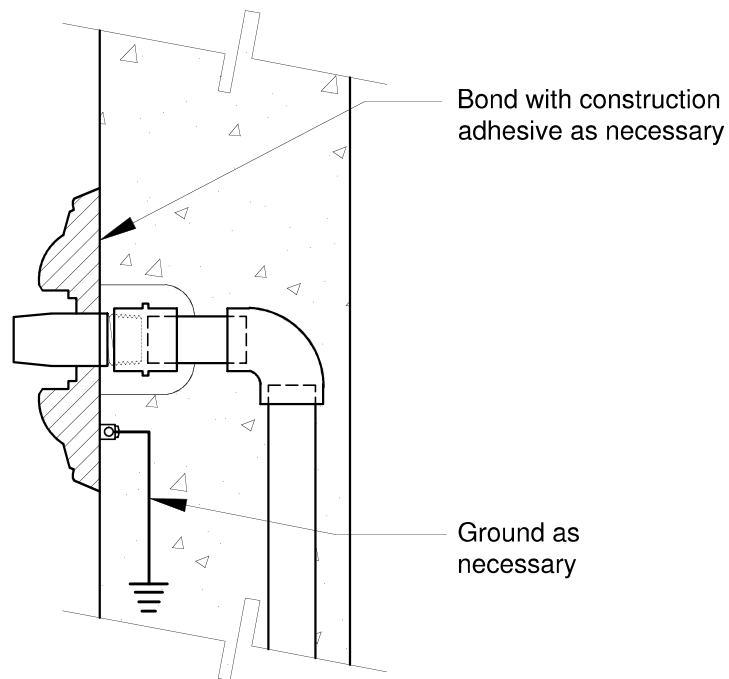

16205 Ward Way, City of Industry, CA 91745
 Phone (949)305-7372 • FAX (949)206-1178

www.BlackOakFoundry.com

NOTE:

This drawing is only a guide to be used in planning the placement and layout of the spout. When laying out the final location of the plumbing and mounting studs, use the exact piece that will be installed.