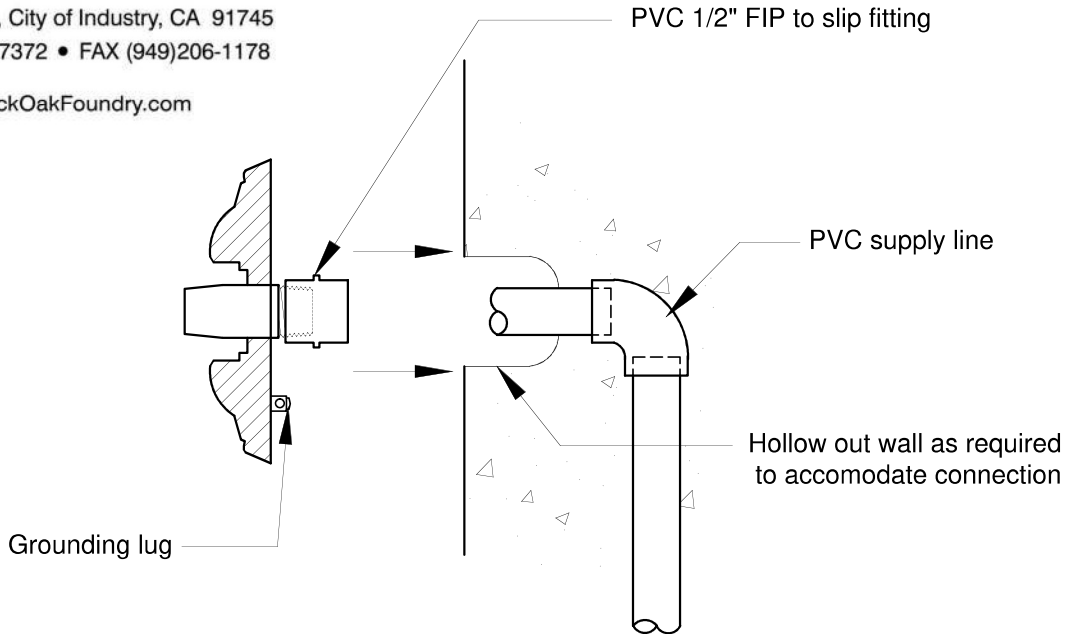

16205 Ward Way, City of Industry, CA 91745
 Phone (949)305-7372 • FAX (949)206-1178

www.BlackOakFoundry.com

NOTE:

This drawing is only a guide to be used in planning the placement and layout of the spout. When laying out the final location of the plumbing and mounting studs, use the exact piece that will be installed.