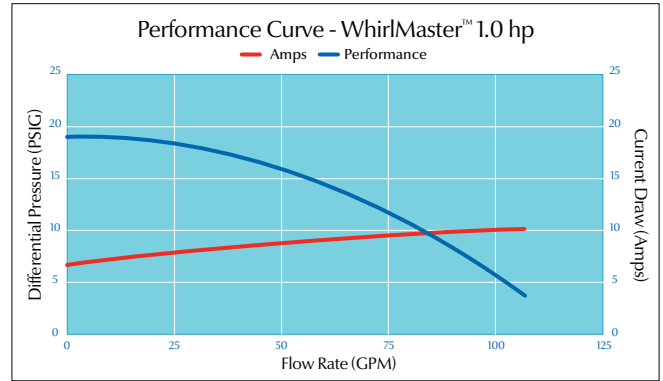

aqua-flo™
by **GECKO**

Irresistible Flow!

with Aqua-Flo™ by Gecko Pumps for the Leisure Water Industry.

WhirlMaster™

Low cost, high performance pumps for whirlpools

aqua-flo™
by **GECKO**

Part No.	Model
04205000-5510	BATH PUMP WHIRLMASER .5 HP
04210000-5510	BATH PUMP WHIRLMASER 1.0 HP
04215000-5510	BATH PUMP WHIRLMASER 1.5 HP
04205001-5510	BATH PUMP WHIRLMASER .5 HP, Cord Nema 15P
04207001-5510	BATH PUMP WHIRLMASER .75 HP, Cord Nema 15P
04210001-5510	BATH PUMP WHIRLMASER 1.0 HP, Cord Nema 15P
04215001-5510	BATH PUMP WHIRLMASER 1.5 HP, Cord Nema 15P
04205002-5510	BATH PUMP WHIRLMASER .5 HP, Air Switch
04210002-5510	BATH PUMP WHIRLMASER 1.0 HP, Air Switch
04215002-5510	BATH PUMP WHIRLMASER 1.5 HP, Air Switch
04205003-5510	BATH PUMP WHIRLMASER .5 HP, Elec. timer
04207003-5510	BATH PUMP WHIRLMASER .75 HP, Elec. timer
04210003-5510	BATH PUMP WHIRLMASER 1.0 HP, Elec. timer
04215003-5510	BATH PUMP WHIRLMASER 1.5 HP, Elec. timer