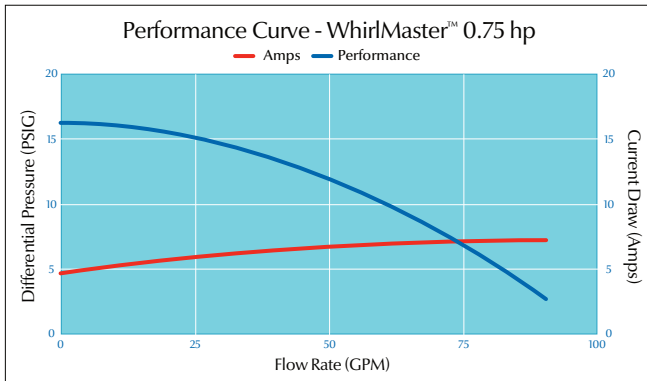

aqua-flo™
by **GECKO**

Irresistible Flow!

with Aqua-Flo™ by Gecko Pumps for the Leisure Water Industry.

WhirlMaster™

Low cost, high performance pumps for whirlpools

aqua-flo™
by **GECKO**

Part No.	Model
04205000-5510	BATH PUMP WHIRLMASER .5 HP
04210000-5510	BATH PUMP WHIRLMASER 1.0 HP
04215000-5510	BATH PUMP WHIRLMASER 1.5 HP
04205001-5510	BATH PUMP WHIRLMASER .5 HP, Cord Nema 15P
04207001-5510	BATH PUMP WHIRLMASER .75 HP, Cord Nema 15P
04210001-5510	BATH PUMP WHIRLMASER 1.0 HP, Cord Nema 15P
04215001-5510	BATH PUMP WHIRLMASER 1.5 HP, Cord Nema 15P
04205002-5510	BATH PUMP WHIRLMASER .5 HP, Air Switch
04210002-5510	BATH PUMP WHIRLMASER 1.0 HP, Air Switch
04215002-5510	BATH PUMP WHIRLMASER 1.5 HP, Air Switch
04205003-5510	BATH PUMP WHIRLMASER .5 HP, Elec. timer
04207003-5510	BATH PUMP WHIRLMASER .75 HP, Elec. timer
04210003-5510	BATH PUMP WHIRLMASER 1.0 HP, Elec. timer
04215003-5510	BATH PUMP WHIRLMASER 1.5 HP, Elec. timer