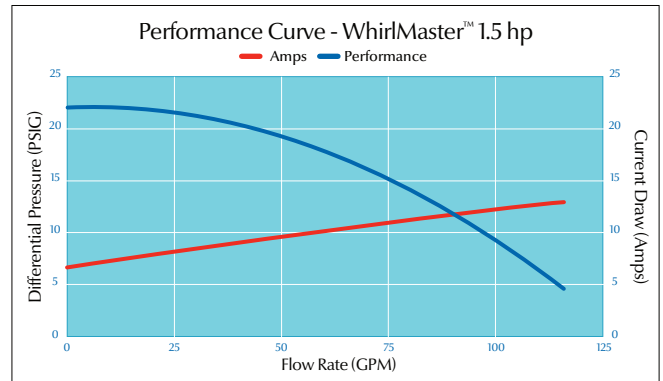

aqua-flo™
by **GECKO**

Irresistible Flow!

with Aqua-Flo™ by Gecko Pumps for the Leisure Water Industry.

WhirlMaster™

Low cost, high performance pumps for whirlpools

aqua-flo™
by **GECKO**

Part No.	Model
04205000-5510	BATH PUMP WHIRLMASER .5 HP
04210000-5510	BATH PUMP WHIRLMASER 1.0 HP
04215000-5510	BATH PUMP WHIRLMASER 1.5 HP
04205001-5510	BATH PUMP WHIRLMASER .5 HP, Cord Nema 15P
04207001-5510	BATH PUMP WHIRLMASER .75 HP, Cord Nema 15P
04210001-5510	BATH PUMP WHIRLMASER 1.0 HP, Cord Nema 15P
04215001-5510	BATH PUMP WHIRLMASER 1.5 HP, Cord Nema 15P
04205002-5510	BATH PUMP WHIRLMASER .5 HP, Air Switch
04210002-5510	BATH PUMP WHIRLMASER 1.0 HP, Air Switch
04215002-5510	BATH PUMP WHIRLMASER 1.5 HP, Air Switch
04205003-5510	BATH PUMP WHIRLMASER .5 HP, Elec. timer
04207003-5510	BATH PUMP WHIRLMASER .75 HP, Elec. timer
04210003-5510	BATH PUMP WHIRLMASER 1.0 HP, Elec. timer
04215003-5510	BATH PUMP WHIRLMASER 1.5 HP, Elec. timer