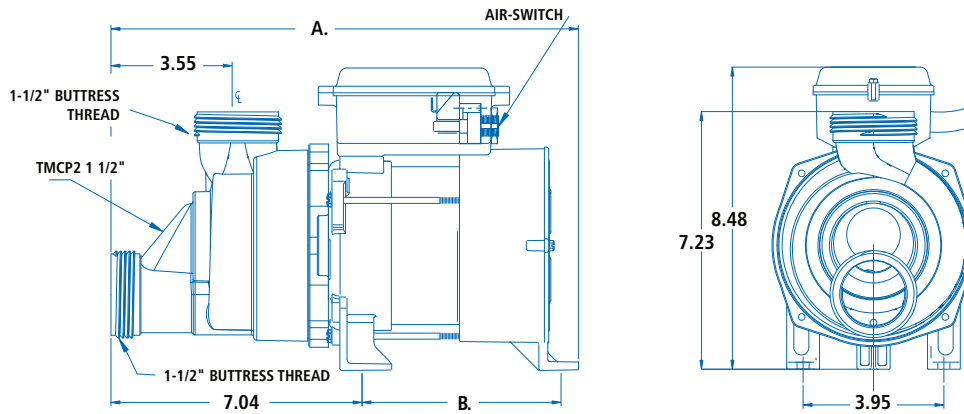

WhirlMaster™

Low cost, high performance pumps for whirlpools

aqua-flo™
by **GECKO**

Part No.	Model
04205000-5510	BATH PUMP WHIRLMASER .5 HP
04210000-5510	BATH PUMP WHIRLMASER 1.0 HP
04215000-5510	BATH PUMP WHIRLMASER 1.5 HP
04205001-5510	BATH PUMP WHIRLMASER .5 HP, Cord Nema 15P
04207001-5510	BATH PUMP WHIRLMASER .75 HP, Cord Nema 15P
04210001-5510	BATH PUMP WHIRLMASER 1.0 HP, Cord Nema 15P
04215001-5510	BATH PUMP WHIRLMASER 1.5 HP, Cord Nema 15P
04205002-5510	BATH PUMP WHIRLMASER .5 HP, Air Switch
04210002-5510	BATH PUMP WHIRLMASER 1.0 HP, Air Switch
04215002-5510	BATH PUMP WHIRLMASER 1.5 HP, Air Switch
04205003-5510	BATH PUMP WHIRLMASER .5 HP, Elec. timer
04207003-5510	BATH PUMP WHIRLMASER .75 HP, Elec. timer
04210003-5510	BATH PUMP WHIRLMASER 1.0 HP, Elec. timer
04215003-5510	BATH PUMP WHIRLMASER 1.5 HP, Elec. timer

Size (HP)	Voltage (V)	Current (A)	Flow (GPM)	Frequency (Hz)	Weight (Lbs)	Dimensions A.	Dimensions B.
0.5	115	7	77	60	11.5	13.15	5.77
0.75	115	7	90.5	60	11.5	13.15	5.77
1	115	9	102	60	14	13.63	6.25
1.5	115	13	116	60	16.5	14.49	7.11