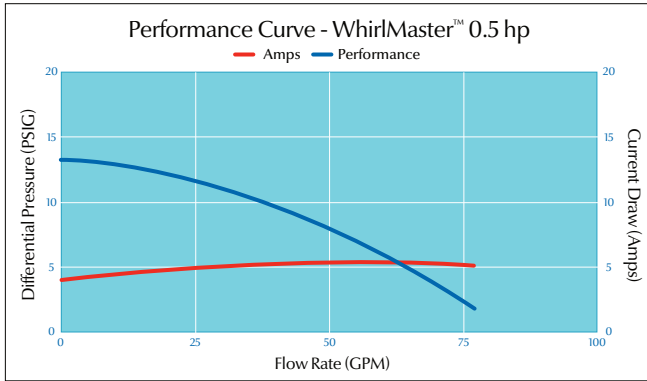

aqua-flo™
by **GECKO**

Irresistible Flow!

with Aqua-Flo™ by Gecko Pumps for the Leisure Water Industry.

WhirlMaster™

Low cost, high performance pumps for whirlpools

aqua-flo™
by **GECKO**

Part No.	Model
04205000-5510	BATH PUMP WHIRLMASER .5 HP
04210000-5510	BATH PUMP WHIRLMASER 1.0 HP
04215000-5510	BATH PUMP WHIRLMASER 1.5 HP
04205001-5510	BATH PUMP WHIRLMASER .5 HP, Cord Nema 15P
04207001-5510	BATH PUMP WHIRLMASER .75 HP, Cord Nema 15P
04210001-5510	BATH PUMP WHIRLMASER 1.0 HP, Cord Nema 15P
04215001-5510	BATH PUMP WHIRLMASER 1.5 HP, Cord Nema 15P
04205002-5510	BATH PUMP WHIRLMASER .5 HP, Air Switch
04210002-5510	BATH PUMP WHIRLMASER 1.0 HP, Air Switch
04215002-5510	BATH PUMP WHIRLMASER 1.5 HP, Air Switch
04205003-5510	BATH PUMP WHIRLMASER .5 HP, Elec. timer
04207003-5510	BATH PUMP WHIRLMASER .75 HP, Elec. timer
04210003-5510	BATH PUMP WHIRLMASER 1.0 HP, Elec. timer
04215003-5510	BATH PUMP WHIRLMASER 1.5 HP, Elec. timer