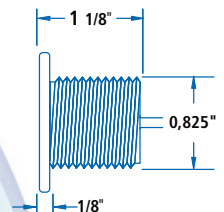

Options

- Electronic timer
 - Board built-in
 - 30 minutes timer
 - Sealed interconnection at the pump
 - Round keypad
- Air Switch
- Cord NEMA 15P

Electronic timer

Part No.	Model
0110-001001	SW-LS-WM-WH-GE1 (WHITE)
0110-002001	SW-LS-WM-CR-GE1 (CHROME)
0110-008001	SW-LS-WM-CL-GE1 (CLEAR)