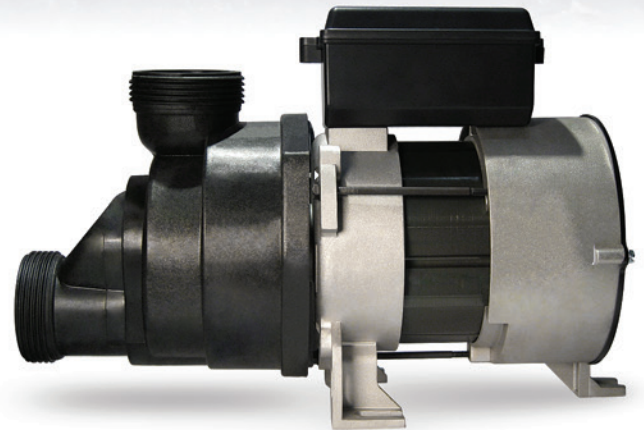

Aqua-Flo™ by Gecko's new WhirlMaster™ provides the high performance and flow rates necessary for today's whirlpools in a very affordable package. WhirlMaster™ pumps are Aqua-Flo™ by Gecko's smallest, most inexpensive jetted bath pump offering the same quality, reliability, and service at a greatly reduced cost. The low profile compact design of the WhirlMaster™ is light weight and ideal for shallow tubs with limited space applications. Its quick release compression fittings allow for ease of installation and maintenance. WhirlMaster™ pumps provide 100% drainage.

- True, continuous rated horsepower of 1/2, 3/4, 1.0 & 1.5
- 1 1/2" inlets and outlets
- 15 frame size motor
- Single speed
- Whisper quiet fine-tuned impellers
- More flow with less energy
- Highest quality materials in pump construction
- Exceptional quality and reliability
- UL & ULC approved

Options

- Electronic timer
 - Board built-in
 - 30 minutes timer
 - Sealed interconnection at the pump
 - Round keypad
- Air Switch
- Cord NEMA 15P

Electronic timer

Part No.	Model
0110-001001	SW-LS-WM-WH-GE1 (WHITE)
0110-002001	SW-LS-WM-CR-GE1 (CHROME)
0110-008001	SW-LS-WM-CL-GE1 (CLEAR)