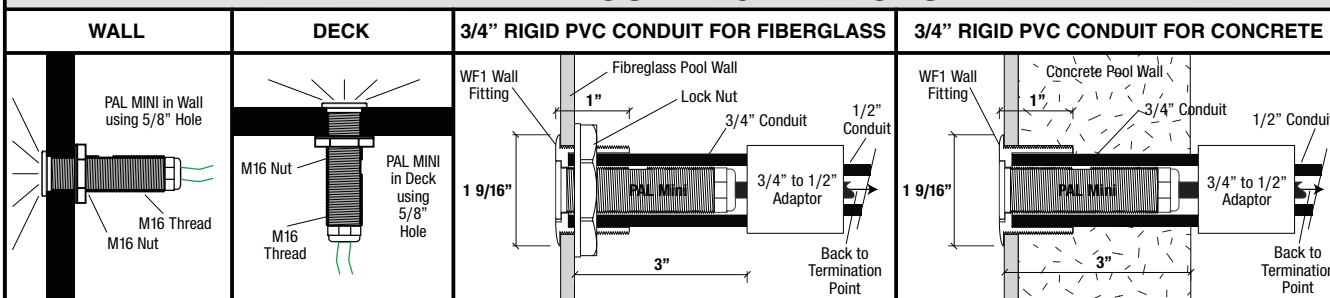

NEW PAL MINI WHITE LED LIGHT

PAL MINI WHITE LED LIGHT (IP68) 2 Wires Low Power 1.4 Watt OPERATES FROM 12V A/C OR 12V D/C SUPPLY	DESCRIPTION	PAL CODE	HORIZON CODE
	COOL WHITE LED LIGHT & 10 Feet (3m) LEAD	41-PCL20W03	56-330-5000
	COOL WHITE LED LIGHT & 33 Feet (10m) LEAD	41-PCL20W10	56-330-5002
	COOL WHITE LED LIGHT & 66 Feet (20m) LEAD	41-PCL20W20	56-330-5004
	WARM WHITE LED LIGHT & 10 Feet (3m) LEAD	41-PCL20WW03	56-330-5006

NEW PAL MINI RGB LED LIGHT

PAL MINI RGB LED LIGHT (IP68) 4 Wires Low Power 1 Watt PAL MINI (RGB) OPERATES FROM THE PCR-4 12V DC RGB DRIVER	DESCRIPTION	PAL CODE	HORIZON CODE
	RGB LED LIGHT & 10 Feet (3m) LEAD	41-PCL20M03	56-330-5010
	RGB LED LIGHT & 33 Feet (10m) LEAD	41-PCL20M10	56-330-5012
	RGB LED LIGHT & 66 Feet (20m) LEAD	41-PCL20M20	56-330-5014

PAL MINI MOUNTING METHODS

PAL MINI ACCESSORIES

Cover Ring Lens Stainless Steel Cover Ring Stainless Steel Hood Cover Aluminium Bollard Adjustable Base Garden Stake 4 SLOT 2 SLOT 1 SLOT 2 way Junction Box 4 way Junction Box PCR-4 DRIVER TO NEXT PAL MINI RGB LED LAMP PAL MINI RGB LED LAMP	NYLON NUT 41-PCL20NN 57-330-5000
	3/4" CONDUIT ADAPTOR 41-WF1 57-330-5002
	BLACK COVER RING 41-PCL20CB 57-330-5004
	WHITE COVER RING 41-PCL20CW 57-330-5006
	316 STAINLESS STEEL COVER RING 41-PCL20CS 57-330-5008
	316 STAINLESS STEEL HOOD COVER 41-PCL20HS 57-330-5010
	316 STAINLESS STEEL DRIVEWAY HOOD COVER - 1 SLOT 41-PCL20DHS1 57-330-5012
	316 STAINLESS STEEL DRIVEWAY HOOD COVER - 2 SLOT 41-PCL20DHS2 57-330-5014
	316 STAINLESS STEEL DRIVEWAY HOOD COVER - 4 SLOT 41-PCL20DHS4 57-330-5016
	ALUMINIUM BOLLARD KIT 41-PCL20BL 57-330-5018
	ADJUSTABLE BASE 41-PCL20B 57-330-5020
	GARDEN STAKE FOR ADJUSTABLE BASE 41-PCL20GS 57-330-5022
	JB-3 2 WAY JUNCTION BOX FOR WHITE (GARDEN) IP65 41-JBG32 57-330-5024
	JB-3 4 WAY JUNCTION BOX FOR RGB (GARDEN) IP65 41-JBG34 57-330-5026