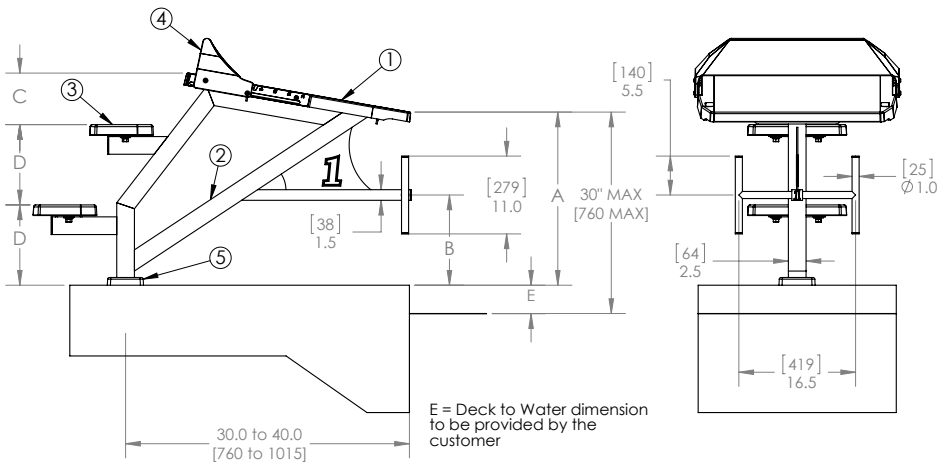

Long Reach with Track Start