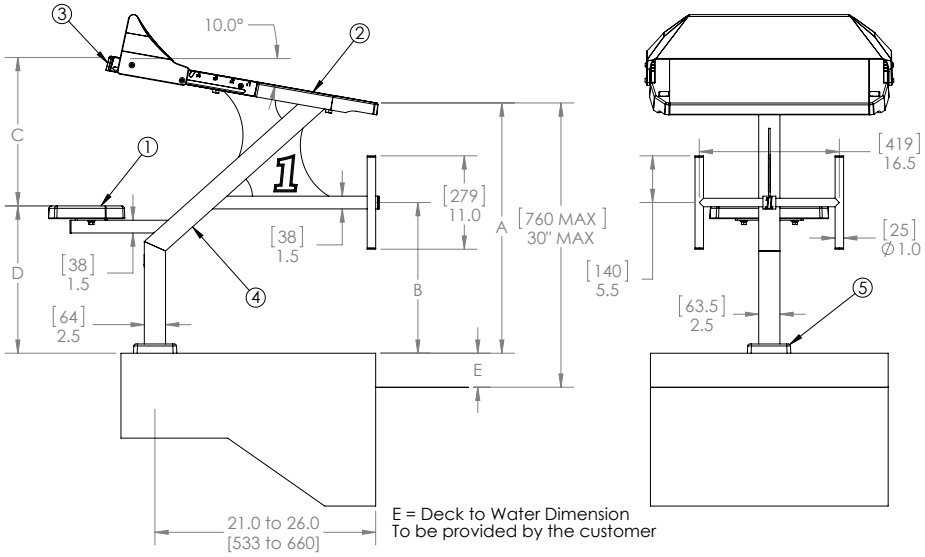

Standard with Track Start