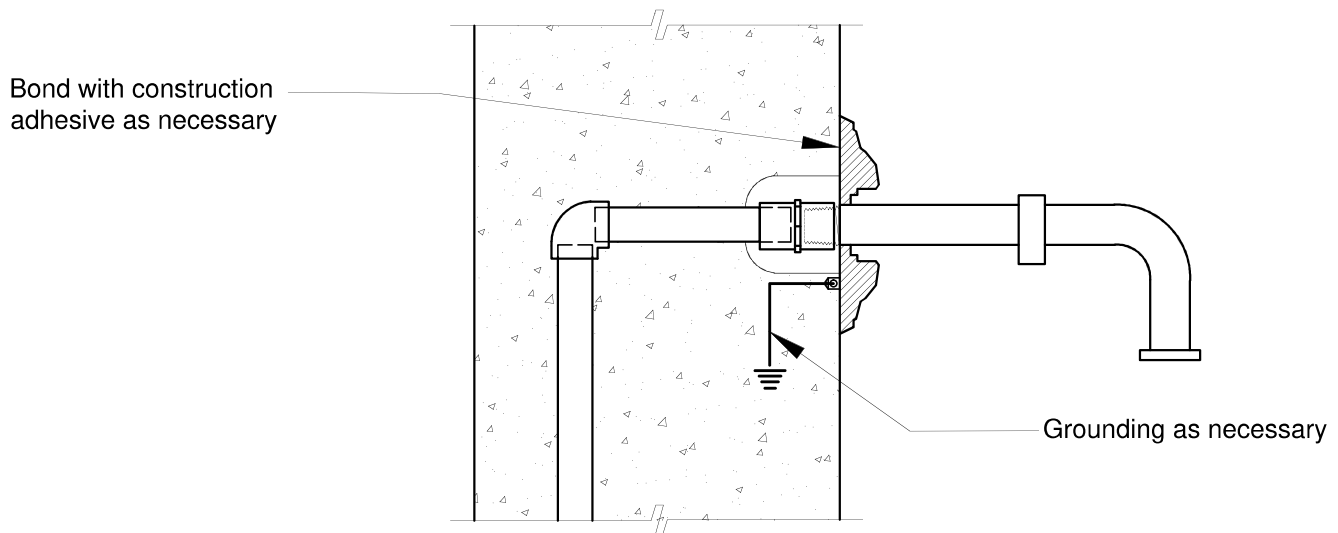

16205 Ward Way, City of Industry, CA 91745
Phone (949)305-7372 • FAX (949)206-1178

www.BlackOakFoundry.com

NOTE: This drawing is only a guide to be used in planning the placement and layout of the spout. When laying out the final location of the plumbing and mounting studs, use the exact piece that will be installed.