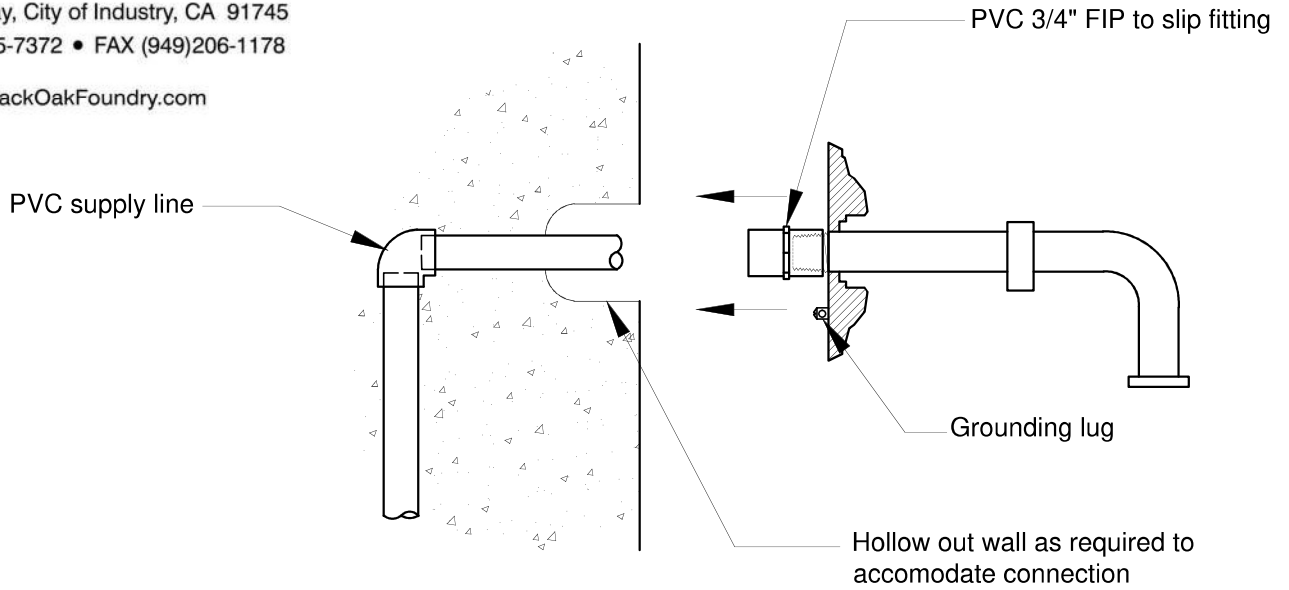

16205 Ward Way, City of Industry, CA 91745
Phone (949)305-7372 • FAX (949)206-1178

www.BlackOakFoundry.com

NOTE: This drawing is only a guide to be used in planning the placement and layout of the spout. When laying out the final location of the plumbing and mounting studs, use the exact piece that will be installed.