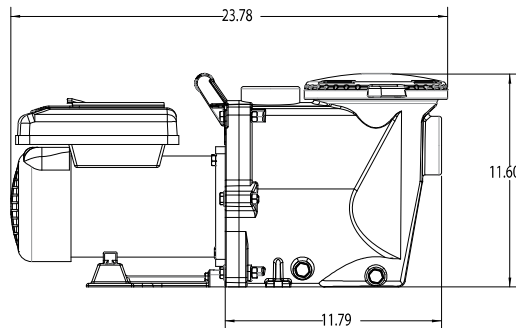

Model #: ECONOVSC-165

Built-in Programmable
 User Interface with Timer

For replacement parts, see page 256.
 For unions, see page 56.

Econo Flo VSA-165 – Performance Curves

Adjustable
 base included.
 Ideal when replacing
 or plumbing Sta-Rite,
 Hayward or Pentair
 pumps in the field.
 See Page 53.

675-1380

Econo Flo VSA-165 - Variable Speed Pump

Part No.	Description	Volts	HP	List (US \$)
ECONOVSC-165	Econo Flo VSA-165 Variable Speed Pump	230	1.65 HP	1761.97