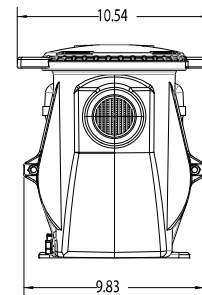

Econo Flo VSA-165 - Variable Speed Pump

Part No.	Description	Volts	HP	List (US $)
ECONOVSC-165	Econo Flo VSA-165 Variable Speed Pump	230	1.65 HP	1761.97