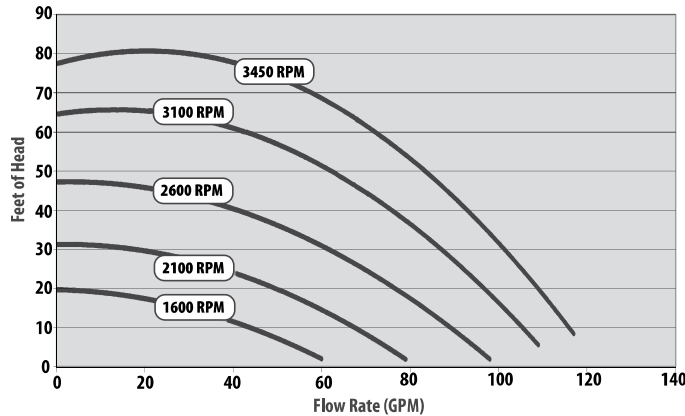

Pool Pumps - In-Ground / Econo Flo VSA-165 Variable Speed

NEW! Comes complete with
2 Swivel Union Assemblies
 Great for precise alignment and
 plumbing versatility!

FEATURES:

- Maximum 1.65HP
 - Timer Mode
 - Full Variable Speed (600-3450 RPM)
 - Freeze Protection
 - Program Memory Back-up
 - Keypad Lockout Feature
 - 2" Slip x 1 1/2" FPT Unions (included)
 - Adjustable Base (included)
- Easy replacement for most brand pumps

Model #: ECONOVSC-165

Built-in Programmable
 User Interface with Timer

For replacement parts, see page 256.
 For unions, see page 56.

Econo Flo VSA-165 – Performance Curves

Adjustable
 base included.
 Ideal when replacing
 or plumbing Sta-Rite,
 Hayward or Pentair
 pumps in the field.
 See Page 53.

675-1380

Econo Flo VSA-165 - Variable Speed Pump

Part No.	Description	Volts	HP	List (US \$)
ECONOVSC-165	Econo Flo VSA-165 Variable Speed Pump	230	1.65 HP	1761.97