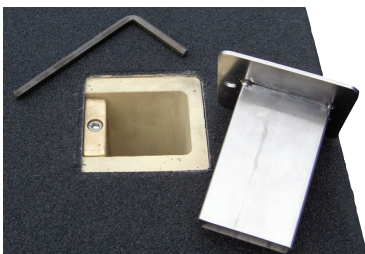

Swim N' Dunk Commercial Basketball

RockSolid® Commercial Game

- Features patented RockSolid anchor to eliminate movement
- SealedSteel® frame and rim
- Commercial Grade 304 stainless steel frame made with 2.5" x .120 wall thickness square tube
- Removable unit, with optional safety anchor cap that sits flush with deck
- Regulation rim, net, basketball and needle included

RockSolid Commercial Basketball Game

RockSolid Commercial Basketball Game
Extended Reach

Part No.	Description	Shipping			
		Weight	Length	Width	Height
S-BASK-ERS	RockSolid commercial basketball game, complete w/anchor & escutcheon	68 lbs 30kg	49" 124cm	34" 86cm	8" 20cm
S-BASK-ERSA	RockSolid commercial basketball game, w/ no anchor	60 lbs 27kg	49" 124cm	34" 86cm	8" 20cm
S-BASK-ERS-ER	RockSolid extended reach commercial basketball game, w/ RockSolid anchor	74 lbs 33kg	49" 124cm	34" 86cm	8" 20cm
S-BASK-ERSA-ER	RockSolid extended reach commercial basketball game, w/ no anchor	66 lbs 29kg	49" 124cm	34" 86cm	8" 20cm

Setback distance for S-BASK-ERS and S-BASK-ERSA is 18"/45cm

Setback distance for S-BASK-ERS-ER and S-BASK-ERSA-ER is 30"/76cm

Parts & Accessories

- SPG-200 Backboard
- 20-197-VB Backboard frame
- S-RIM-CHE Rim and net with hardware
- 27-107B RockSolid anchor for basketball game only
- EP-300-VB Escutcheon, vinyl black
- 20-191 Safety cap for anchor (order separately)
- SPG-102 Replacement basketball