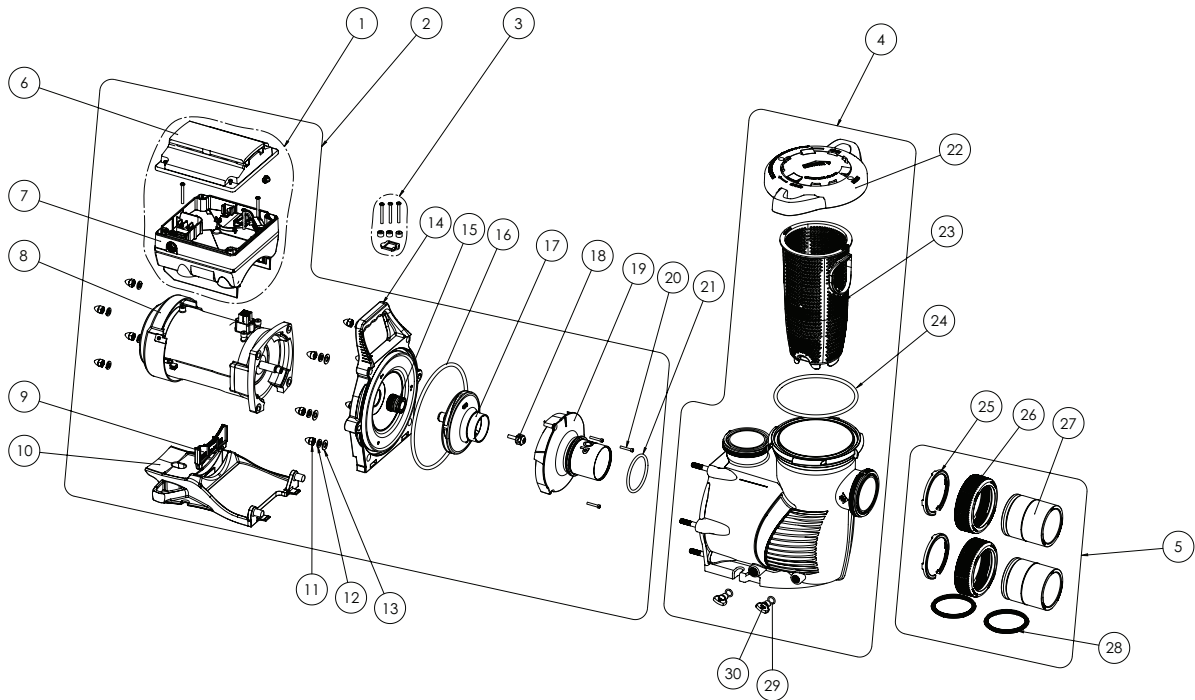

INTELLIFLOXF® VARIABLE SPEED PUMP - AFTER AUGUST 2015

REPLACEMENT PARTS

Item	Part No.	Description
INTELLIFLO XF PUMP		
1	356879Z	Drive Kit
2	400655Z	Power End Kit
3	355685	Drive Hardware Kit
4	400000	Wet End Assembly
5	410020	Union Kit w/o Tap
6	357527Z	Keypad Assembly Kit
7	356878Z	Drive
8	350305S	Motor
9	070929	Motor Support Insert
10	400004Z	Motor Base
11	071413	Acorn Nut (Qty. 10)
12	U43-12SS	Lock Washer (Qty. 10)
13	072184	Flat Washer (Qty. 6)
14	400002	Seal Plate
15	17351-0101S	Mechanical Seal
16	351446	Seal Plate O-Ring
17	400015	Impeller
18	37337-6080	Impeller Screw Set
19	400010	Diffuser
20	353323	Diffuser Screws
21	350336	Diffuser O-Ring
22	400006	Lid/Locking Ring Assembly

Item	Part No.	Description
23	400007Z	Strainer Basket
24	35505-1440	Lid/Locking Ring O-Ring
25	410001	2.5" C-Clip Locking Ring (Qty. 2)
26	411000	2.5" Union Nut (Qty. 2)
27	410002	2.5" Union Adapter w/o Tap (Qty. 2)
28	410016Z	2.5" Diamond Seal Kit (Qty. 2)
29	192115	Drain Plug O-Ring (Qty. 2)
30	071131	Drain Plug (Qty. 2)
NOT SHOWN		
	356904Z	Keypad Relocation Kit
	400031Z	Seal Plate w/Mech Seal
	350122	50 Ft. Communication Cable
	352401	Motor Fan Kit