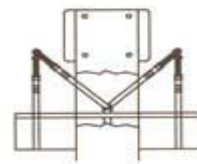

WS022 is discontinued

[Aluminum Lawn Stake](#)

[Wood Deck Anchor](#)

[Tamping Tool](#)

WS010-G

[Storage Bag](#)
BLUE OR GREEN

[Industry Standard Y-Strap for Under Diving Board](#)

 = Included With All Standard Safety Covers