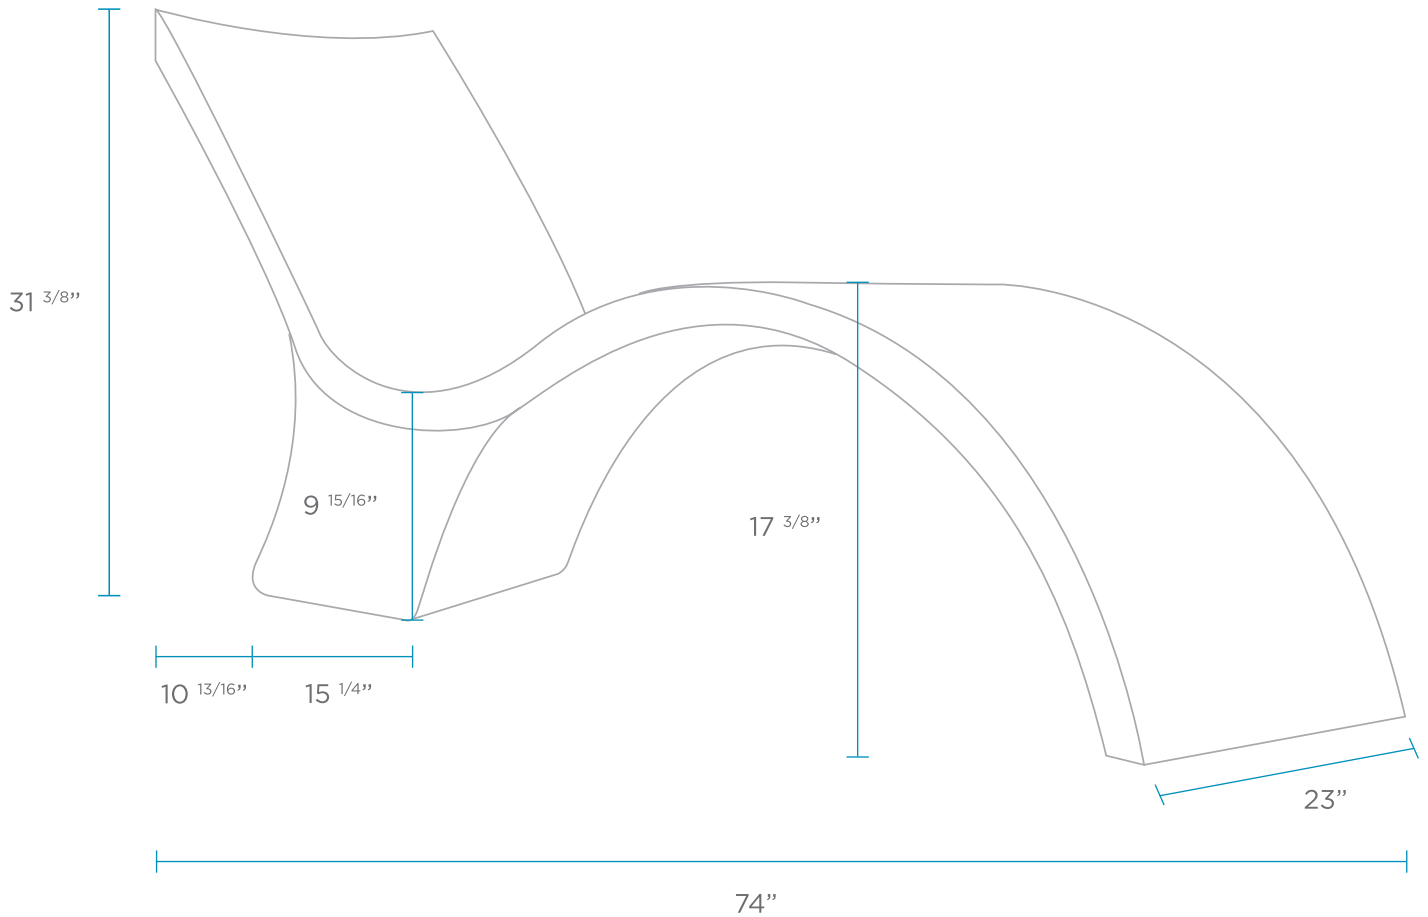

# CHAISE DEEP SPECIFICATIONS

WEIGHT EMPTY: 60 LBS | WEIGHT FULL: 270 LBS  
 DESIGNED FOR UP TO 10-15" OF WATER OR ON DECK

## FEATURES

- Designed for 10-15" of water or on deck
- Perfect for residential or commercial use
- Built to withstand sun, weather, and chemicals of any aquatic environment
- Compatible with all pool types, including vinyl
- Crafted of an ultra-strong, UV8 rated resin, color stabilized for up to 8000 hours of direct sun
- Easy application via threaded plug system
- Contoured for comfort and features a sleek, eye catching design