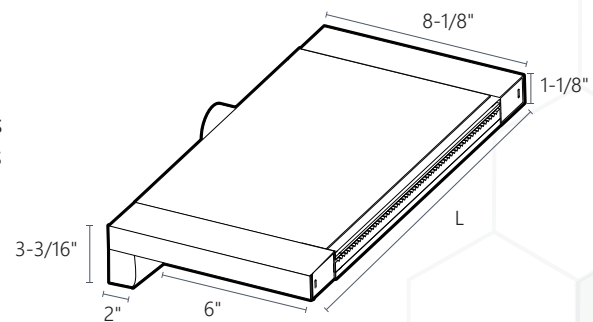

CONTROL & ACCESSORY ORDERING GUIDE

P/N	DESCRIPTION
LED WATERFALL CONTROLS & ACCESSORIES	
25650-120-300	REMOTE, CONTROLLER, 12V DC POWER SUPPLY KIT (150 WATT)
25650-110-300	REMOTE, CONTROLLER, 12V DC POWER SUPPLY KIT (100 WATT) ETL CERTIFIED
25650-100-300	REMOTE & CONTROLLER
25650-100-000	COLORWHEEL REMOTE
25650-100-100	CONTROLLER
25650-100-200	12V DC POWER SUPPLY (150 WATT)
25650-110-200	12V DC POWER SUPPLY (100 WATT <i>ETL CERTIFIED</i>)
25650-100-210	POWER SUPPLY BOX

- 12 Volt DC
- 1.5" Spigot Plumbing
- 1.25 GPM Per Inch Recommended
- 6" Lip - **CANNOT BE CUT**
- White or Color Face with Clear Lip
- ETL Certified Class 2 100 Watt Only
- Power Supply **MUST** Be Installed in a Plastic Box, Never Metal

Every LED Waterfall Includes:

- One Waterfall Unit
- One Rock Trap
- 100' of 12 Volt Cord

CMP P/N	LENGTH (L)	RECOMMENDED FLOW RATE	SIZE
25677-13X-000	16.43"	12-15 GPM	12"
25677-18X-000	22.29"	18-22.5 GPM	18"
25677-23X-000	28.83"	24-30 GPM	24"
25677-33X-000	41.23"	26-45 GPM	36"
25677-43X-000	53.63"	48-60 GPM	48"

A CMP remote, controller, and power supply (sold separately) must be purchased to operate Brilliant Wonders LED Waterfalls. One remote and controller can control up to a combined 20 feet* of waterfalls.

*150W Power Supply Controls up to 20ft of Combined LED Waterfalls
100W Power Supply Controls up to 12ft of Combined LED Waterfalls