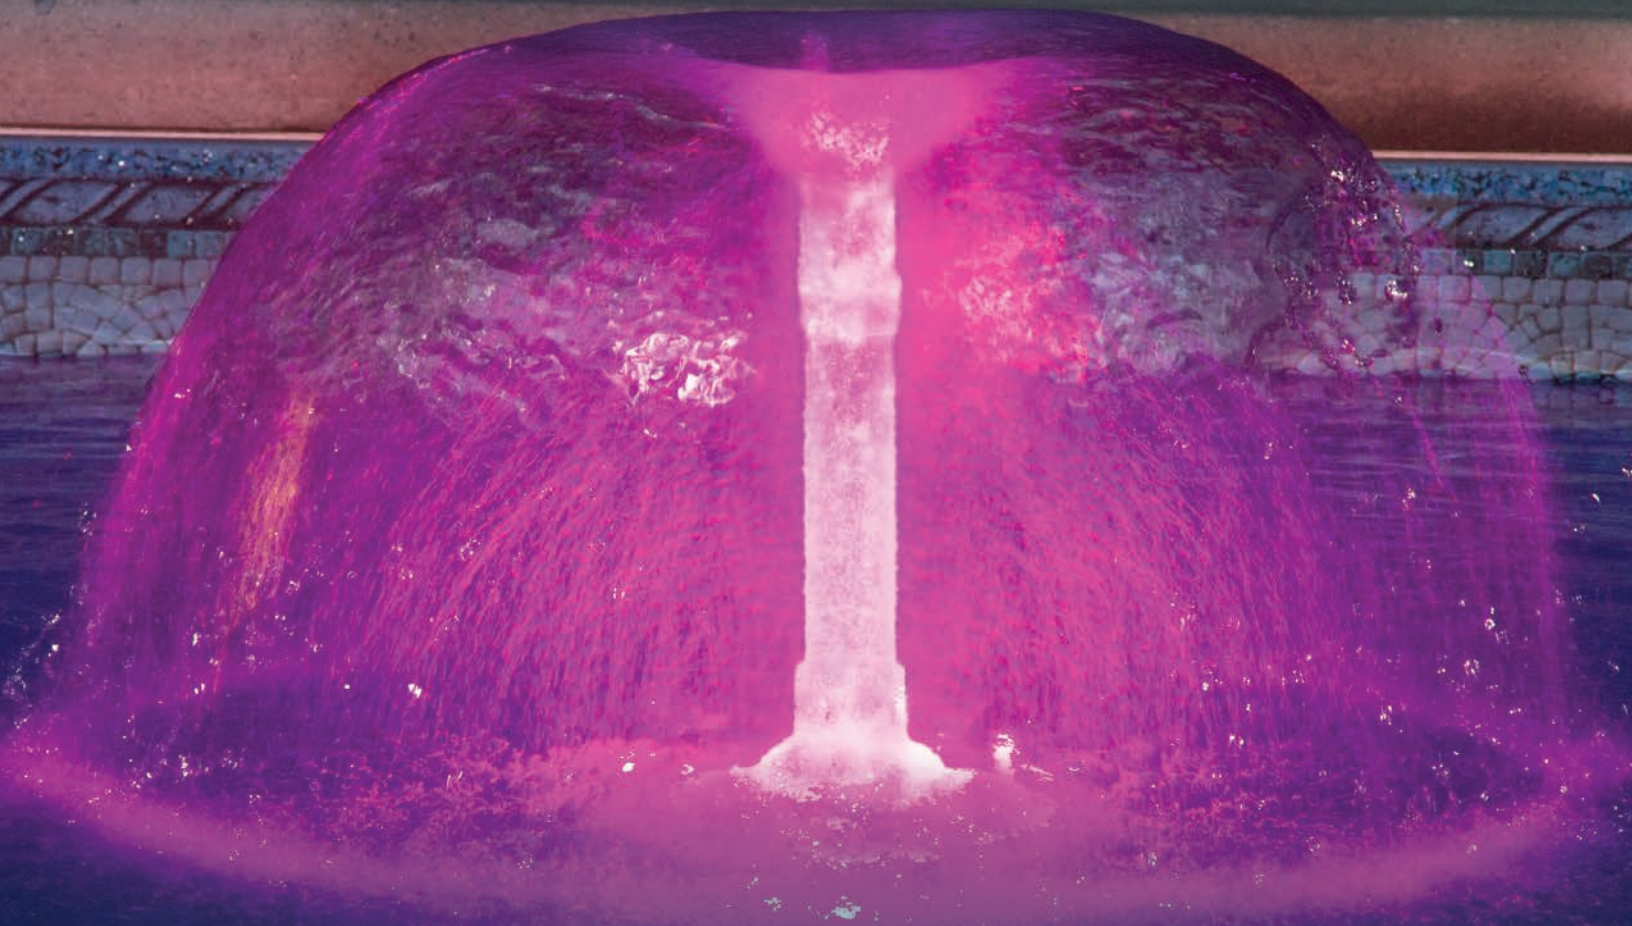

Brilliant Wonders[®]

LED BUBBLERS

FOUNTAIN ACCESSORIES

SCAN TO
VIEW ONLINE

CMP POOL
PRODUCTS

www.c-m-p.com

LED BUBBLER FOUNTAIN ACCESSORIES

NEW from CMP: now the popular Brilliant Wonders Bubbler can be used to create exciting LED fountain effects. Choose from three water fountain features that can be adjusted for a perfect fit on any pool or water display.

WATER COLUMN

Create a frothy vertical column of water that can be placed above or below the water's surface for different effects.

THREE-TIER

A classic three-tier fountain effect that makes a perfect pool centerpiece with LED light and soothing sound.