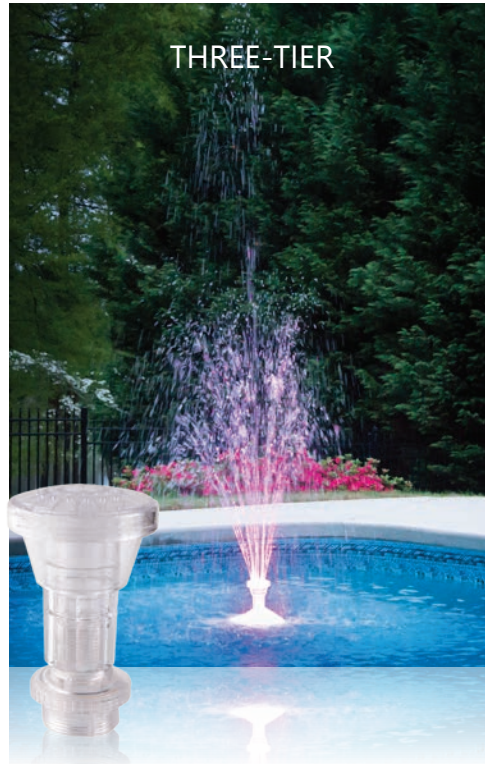

Brilliant Wonders[®]

LED BUBBLERS

FOUNTAIN ACCESSORIES

SCAN TO
VIEW ONLINE

CMP POOL
PRODUCTS

www.c-m-p.com

LED BUBBLER FOUNTAIN ACCESSORIES

NEW from CMP: now the popular Brilliant Wonders Bubbler can be used to create exciting LED fountain effects. Choose from three water fountain features that can be adjusted for a perfect fit on any pool or water display.

WATER COLUMN

Create a frothy vertical column of water that can be placed above or below the water's surface for different effects.

THREE-TIER

A classic three-tier fountain effect that makes a perfect pool centerpiece with LED light and soothing sound.