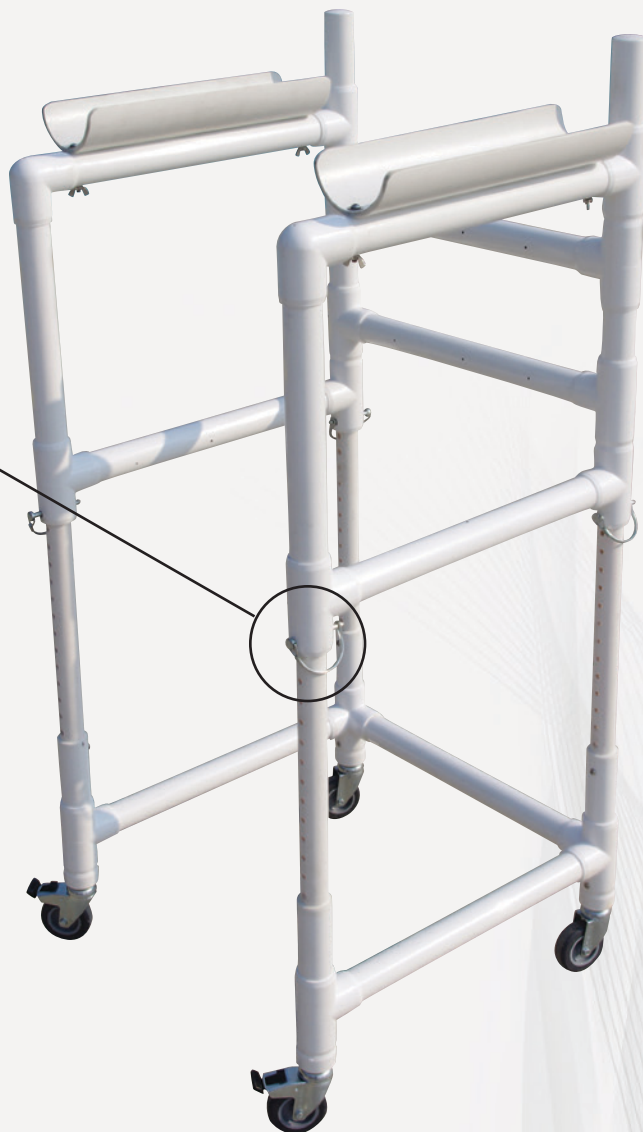

# THE AQUA WALKER

Item# F-605UW

The Aqua Walker is constructed of durable PVC tubing and stainless steel swivel casters with solid rubber wheels.

This adjustable, waterproof walker aids in independent mobility in the pool.

Armrest cradles provide extra support. The cradle can be attached and removed without the use of tools.

## FEATURES:

- Adjustable height range of 32" - 45" (81 cm - 114 cm)
- 4" removable PVC armrest cradles
- Tool free conversion from standard walker to armrest walker
- 3" solid rubber wheels, two locking swivel casters