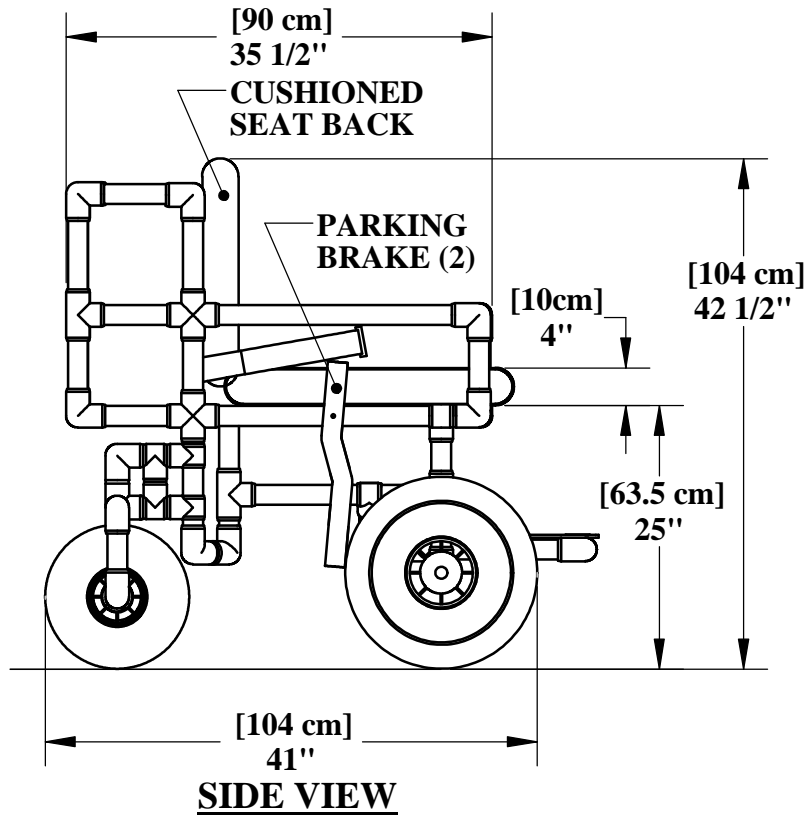

BEACH ACCESS CHAIR

6 FOOT [183 cm] 8 PANEL UMBRELLA

SPECIFICATIONS

- Overall Dimensions: 41" High x 34 1/2" Wide x 41" Deep (104cm x 88cm x 104cm)
- Frame Material: 1 1/4" OD Schedule 10 Furniture Grade PVC
- Weight Capacity: 250 lbs (113kg)
- Tires & Wheels:
 - Front large tires: 19" Dia (49cm) gray non-corrosive Wheel-eez™
 - Rear articulated tires: 15" Dia (39cm) gray non-corrosive Wheel-eez™
- Seat: 22" wide cushioned (approx. 3"-4" thick) (standard blue mesh but color may vary)
- Seat Height: 25" (64cm)
- Umbrella: 6' diameter (183cm), 8 panel (color may vary)
- Footrest: Sliding
- Brakes: Dual action lever
- Rear Storage: Mesh bag included (standard blue mesh but color may vary)
- Seat Belt: 2" wide hook & loop fastener
- Assembly: Disassembles into three pieces for ease of transport
- Shipping Dimensions: 48" x 48" x 48" (122cm x 122cm x 122cm)
- Shipping Weight: 160 lbs (73kg)
- Ships Via: LTL Truck

PRODUCT:	F-014BAC	
DWG #:	F-014BAC-1	
SCALE:	1:16	DATE: 10/20/15
DRAWN BY:	KR	REVISION: E