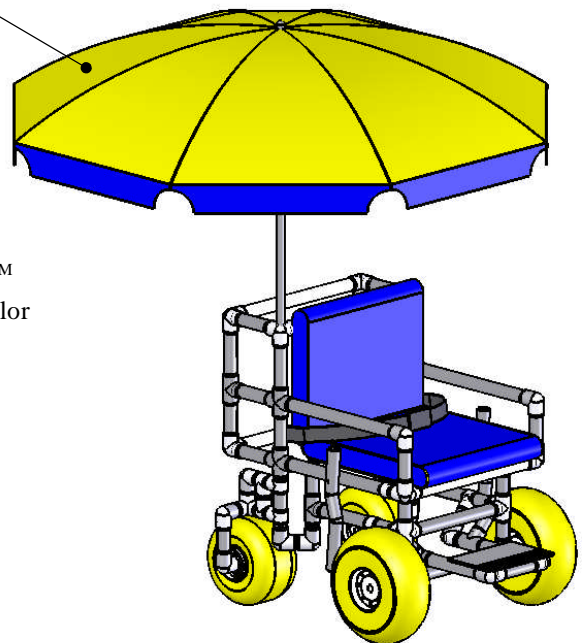

BEACH ACCESS CHAIR

6 FOOT [183 cm] 8 PANEL UMBRELLA

SPECIFICATIONS

- Overall Dimensions: 41" High x 34 1/2" Wide x 41" Deep (104cm x 88cm x 104cm)
- Frame Material: 1 1/4" OD Schedule 10 Furniture Grade PVC
- Weight Capacity: 250 lbs (113kg)
- Tires & Wheels:
 - Front large tires: 19" Dia (49cm) gray non-corrosive Wheel-eez™
 - Rear articulated tires: 15" Dia (39cm) gray non-corrosive Wheel-eez™
- Seat: 22" wide cushioned (approx. 3"-4" thick) (standard blue mesh but color may vary)
- Seat Height: 25" (64cm)
- Umbrella: 6' diameter (183cm), 8 panel (color may vary)
- Footrest: Sliding
- Brakes: Dual action lever
- Rear Storage: Mesh bag included (standard blue mesh but color may vary)
- Seat Belt: 2" wide hook & loop fastener
- Assembly: Disassembles into three pieces for ease of transport
- Shipping Dimensions: 48" x 48" x 48" (122cm x 122cm x 122cm)
- Shipping Weight: 160 lbs (73kg)
- Ships Via: LTL Truck

9889 GARRY MORE LANE
MISSOULA, MT 59808
(406) 549-0769
FAX (406) 549-2602

Aqua Creek Products
The Total Solution for Pool and Spa Access

NOTE:
*SPECIFICATIONS ARE SUBJECT TO CHANGE WITHOUT NOTICE
*ALL DIMENSIONS ARE IN INCHES