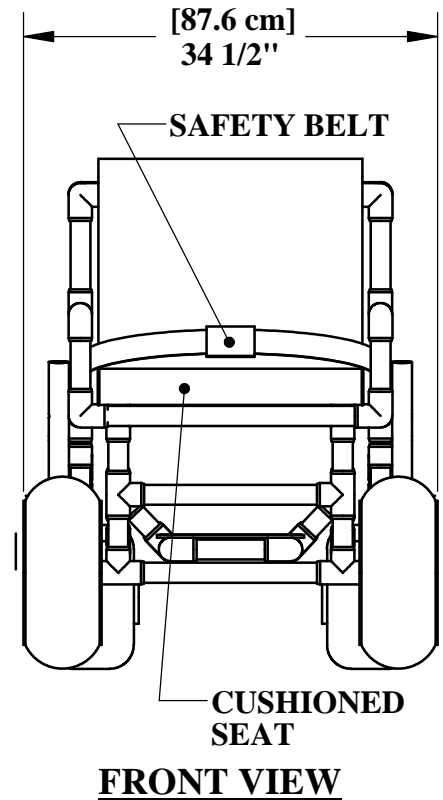

BEACH ACCESS CHAIR

6 FOOT [183 cm] 8 PANEL UMBRELLA

SPECIFICATIONS

- Overall Dimensions: 41" High x 34 1/2" Wide x 41" Deep (104cm x 88cm x 104cm)
- Frame Material: 1 1/4" OD Schedule 10 Furniture Grade PVC
- Weight Capacity: 250 lbs (113kg)
- Tires & Wheels:
 - Front large tires: 19" Dia (49cm) gray non-corrosive Wheel-eez™
 - Rear articulated tires: 15" Dia (39cm) gray non-corrosive Wheel-eez™
- Seat: 22" wide cushioned (approx. 3"-4" thick) (standard blue mesh but color may vary)
- Seat Height: 25" (64cm)
- Umbrella: 6' diameter (183cm), 8 panel (color may vary)
- Footrest: Sliding
- Brakes: Dual action lever
- Rear Storage: Mesh bag included (standard blue mesh but color may vary)
- Seat Belt: 2" wide hook & loop fastener
- Assembly: Disassembles into three pieces for ease of transport
- Shipping Dimensions: 48" x 48" x 48" (122cm x 122cm x 122cm)
- Shipping Weight: 160 lbs (73kg)
- Ships Via: LTL Truck

PRODUCT:	F-014BAC	
DWG #:	F-014BAC-1	
SCALE:	1:16	DATE: 10/20/15
DRAWN BY:	KR	REVISION: E