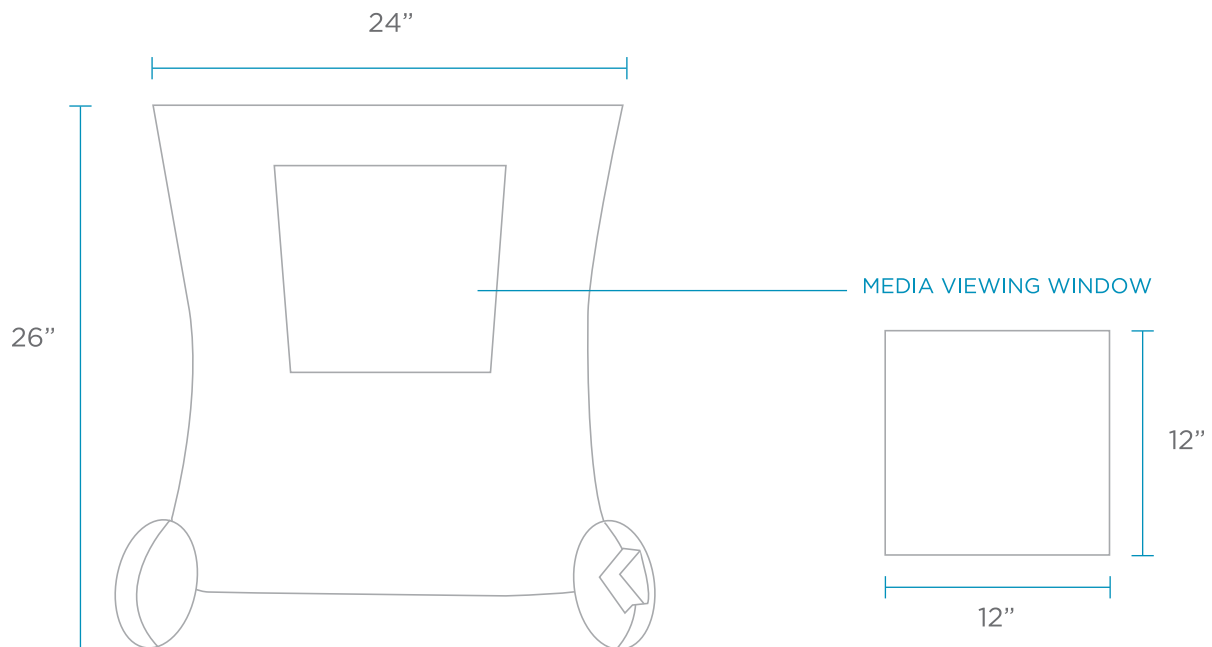

SHADE SPECIFICATIONS

WEIGHT: 7 LBS

DESIGNED FOR CHAISE OR CHAISE DEEP

SIDE VIEW

INSIDE VIEW

FEATURES

- Designed for Chaise or Chaise Deep
- Perfect for residential or commercial use
- Built to withstand the sun, weather, and chemicals of any aquatic environment
- Crafted of ultra-strong, UV8 rated resin and high quality, outdoor Sunbrella fabrics
- Easy slide on, slide off installation via interior grooves
- Touch screen compatible, media viewing window fits devices up to 11"