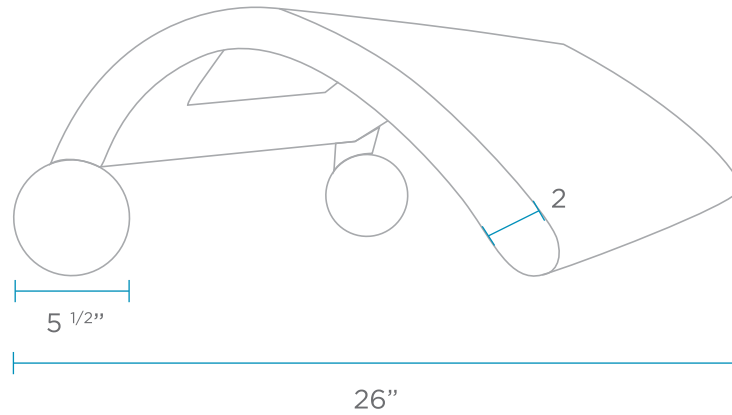

SHADE SPECIFICATIONS

WEIGHT: 7 LBS

DESIGNED FOR CHAISE OR CHAISE DEEP

SIDE VIEW

INSIDE VIEW

FEATURES

- Designed for Chaise or Chaise Deep
- Perfect for residential or commercial use
- Built to withstand the sun, weather, and chemicals of any aquatic environment
- Crafted of ultra-strong, UV8 rated resin and high quality, outdoor Sunbrella fabrics
- Easy slide on, slide off installation via interior grooves
- Touch screen compatible, media viewing window fits devices up to 11"