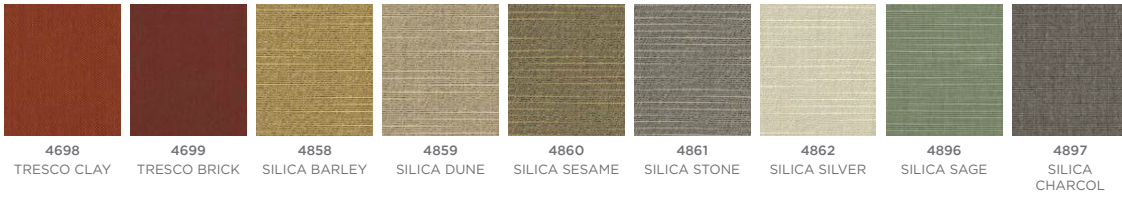

IN-POOL RESIN FURNITURE COLORS

OUT-OF-POOL RESIN FURNITURE COLORS

SHADE FRAME COLORS

STANDARD MARINE GRADE FABRIC COLORS

PREMIUM 1 MARINE GRADE FABRIC COLORS

Actual colors may vary slightly from the images shown.

888.749.5336 | ledgeloungers.com

PREMIUM 1 MARINE GRADE FABRIC COLORS CONTINUED

PREMIUM 2 MARINE GRADE FABRIC COLORS

STANDARD FURNITURE GRADE FABRIC COLORS

Actual colors may vary slightly from the images shown.

STANDARD FURNITURE GRADE FABRIC COLORS CONTINUED

PREMIUM 1 FURNITURE GRADE FABRIC COLORS

Actual colors may vary slightly from the images shown.

PREMIUM 1 FURNITURE GRADE FABRIC COLORS CONTINUED

PREMIUM 2 FURNITURE GRADE FABRIC COLORS

Actual colors may vary slightly from the images shown.

PREMIUM 3 FURNITURE GRADE FABRIC COLORS

PREMIUM 4 FURNITURE GRADE FABRIC COLORS

STANDARD UMBRELLA BASE COLORS

PREMIUM 1 UMBRELLA BASE COLORS

UMBRELLA POLE COLORS