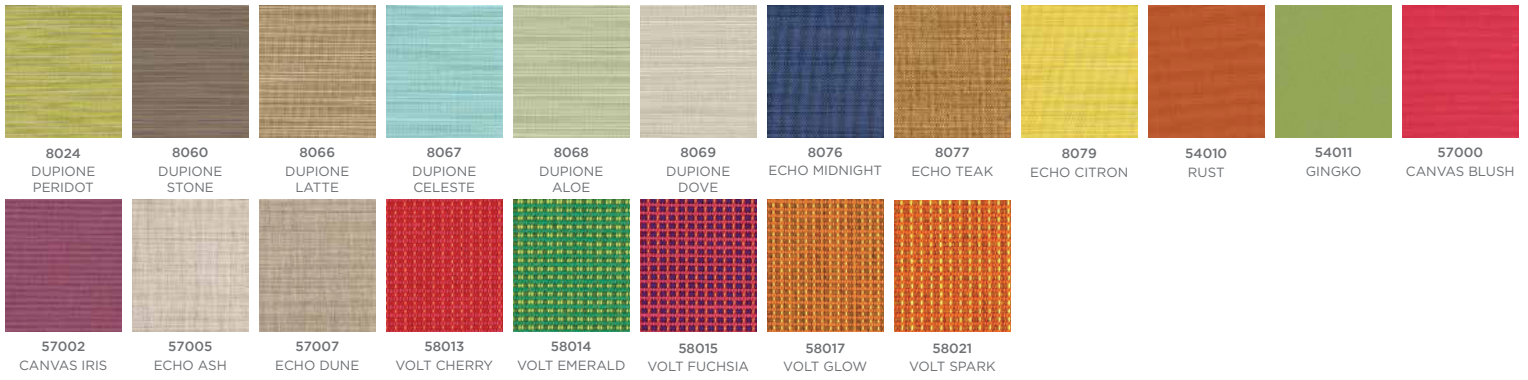

IN-POOL RESIN FURNITURE COLORS

OUT-OF-POOL RESIN FURNITURE COLORS

SHADE FRAME COLORS

STANDARD MARINE GRADE FABRIC COLORS

PREMIUM 1 MARINE GRADE FABRIC COLORS

Actual colors may vary slightly from the images shown.

888.749.5336 | ledgeloungers.com

PREMIUM 1 MARINE GRADE FABRIC COLORS CONTINUED

PREMIUM 2 MARINE GRADE FABRIC COLORS

STANDARD FURNITURE GRADE FABRIC COLORS

Actual colors may vary slightly from the images shown.

STANDARD FURNITURE GRADE FABRIC COLORS CONTINUED

PREMIUM 1 FURNITURE GRADE FABRIC COLORS

Actual colors may vary slightly from the images shown.

PREMIUM 1 FURNITURE GRADE FABRIC COLORS CONTINUED

PREMIUM 2 FURNITURE GRADE FABRIC COLORS

Actual colors may vary slightly from the images shown.

PREMIUM 3 FURNITURE GRADE FABRIC COLORS

PREMIUM 4 FURNITURE GRADE FABRIC COLORS

STANDARD UMBRELLA BASE COLORS

PREMIUM 1 UMBRELLA BASE COLORS

UMBRELLA POLE COLORS