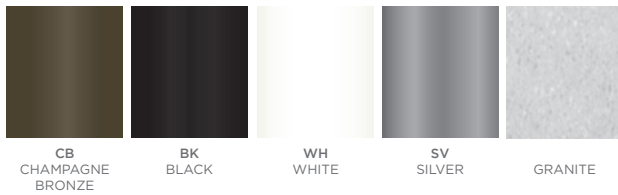

IN-POOL RESIN FURNITURE COLORS

OUT-OF-POOL RESIN FURNITURE COLORS

SHADE FRAME COLORS

STANDARD MARINE GRADE FABRIC COLORS

PREMIUM 1 MARINE GRADE FABRIC COLORS

Actual colors may vary slightly from the images shown.

888.749.5336 | ledgeloungers.com

PREMIUM 1 MARINE GRADE FABRIC COLORS CONTINUED

PREMIUM 2 MARINE GRADE FABRIC COLORS

STANDARD FURNITURE GRADE FABRIC COLORS

Actual colors may vary slightly from the images shown.

STANDARD FURNITURE GRADE FABRIC COLORS CONTINUED

PREMIUM 1 FURNITURE GRADE FABRIC COLORS

Actual colors may vary slightly from the images shown.

PREMIUM 1 FURNITURE GRADE FABRIC COLORS CONTINUED

PREMIUM 2 FURNITURE GRADE FABRIC COLORS

Actual colors may vary slightly from the images shown.

PREMIUM 3 FURNITURE GRADE FABRIC COLORS

PREMIUM 4 FURNITURE GRADE FABRIC COLORS

STANDARD UMBRELLA BASE COLORS

PREMIUM 1 UMBRELLA BASE COLORS

UMBRELLA POLE COLORS