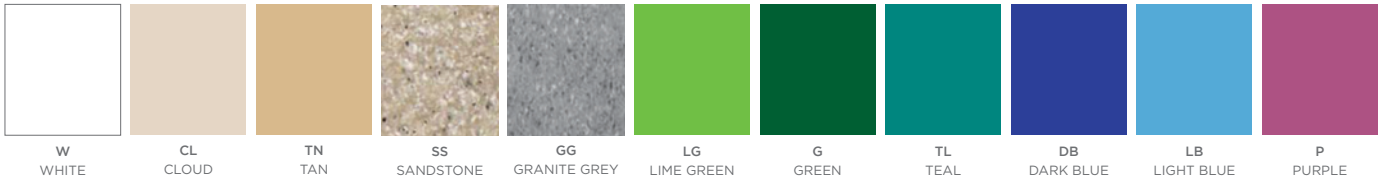

IN-POOL RESIN FURNITURE COLORS

OUT-OF-POOL RESIN FURNITURE COLORS

SHADE FRAME COLORS

STANDARD MARINE GRADE FABRIC COLORS

PREMIUM 1 MARINE GRADE FABRIC COLORS

Actual colors may vary slightly from the images shown.

888.749.5336 | ledgeloungers.com

PREMIUM 1 MARINE GRADE FABRIC COLORS CONTINUED

PREMIUM 2 MARINE GRADE FABRIC COLORS

STANDARD FURNITURE GRADE FABRIC COLORS

Actual colors may vary slightly from the images shown.

STANDARD FURNITURE GRADE FABRIC COLORS CONTINUED

PREMIUM 1 FURNITURE GRADE FABRIC COLORS

Actual colors may vary slightly from the images shown.

PREMIUM 1 FURNITURE GRADE FABRIC COLORS CONTINUED

PREMIUM 2 FURNITURE GRADE FABRIC COLORS

Actual colors may vary slightly from the images shown.

PREMIUM 3 FURNITURE GRADE FABRIC COLORS

PREMIUM 4 FURNITURE GRADE FABRIC COLORS

STANDARD UMBRELLA BASE COLORS

PREMIUM 1 UMBRELLA BASE COLORS

UMBRELLA POLE COLORS