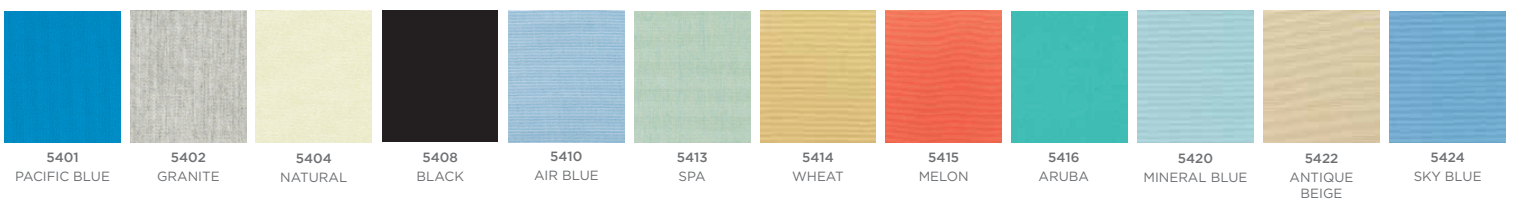

IN-POOL RESIN FURNITURE COLORS

OUT-OF-POOL RESIN FURNITURE COLORS

SHADE FRAME COLORS

STANDARD MARINE GRADE FABRIC COLORS

PREMIUM 1 MARINE GRADE FABRIC COLORS

Actual colors may vary slightly from the images shown.

888.749.5336 | ledgeloungers.com

PREMIUM 1 MARINE GRADE FABRIC COLORS CONTINUED

PREMIUM 2 MARINE GRADE FABRIC COLORS

STANDARD FURNITURE GRADE FABRIC COLORS

Actual colors may vary slightly from the images shown.

STANDARD FURNITURE GRADE FABRIC COLORS CONTINUED

PREMIUM 1 FURNITURE GRADE FABRIC COLORS

Actual colors may vary slightly from the images shown.

PREMIUM 1 FURNITURE GRADE FABRIC COLORS CONTINUED

PREMIUM 2 FURNITURE GRADE FABRIC COLORS

Actual colors may vary slightly from the images shown.

PREMIUM 3 FURNITURE GRADE FABRIC COLORS

PREMIUM 4 FURNITURE GRADE FABRIC COLORS

STANDARD UMBRELLA BASE COLORS

PREMIUM 1 UMBRELLA BASE COLORS

UMBRELLA POLE COLORS