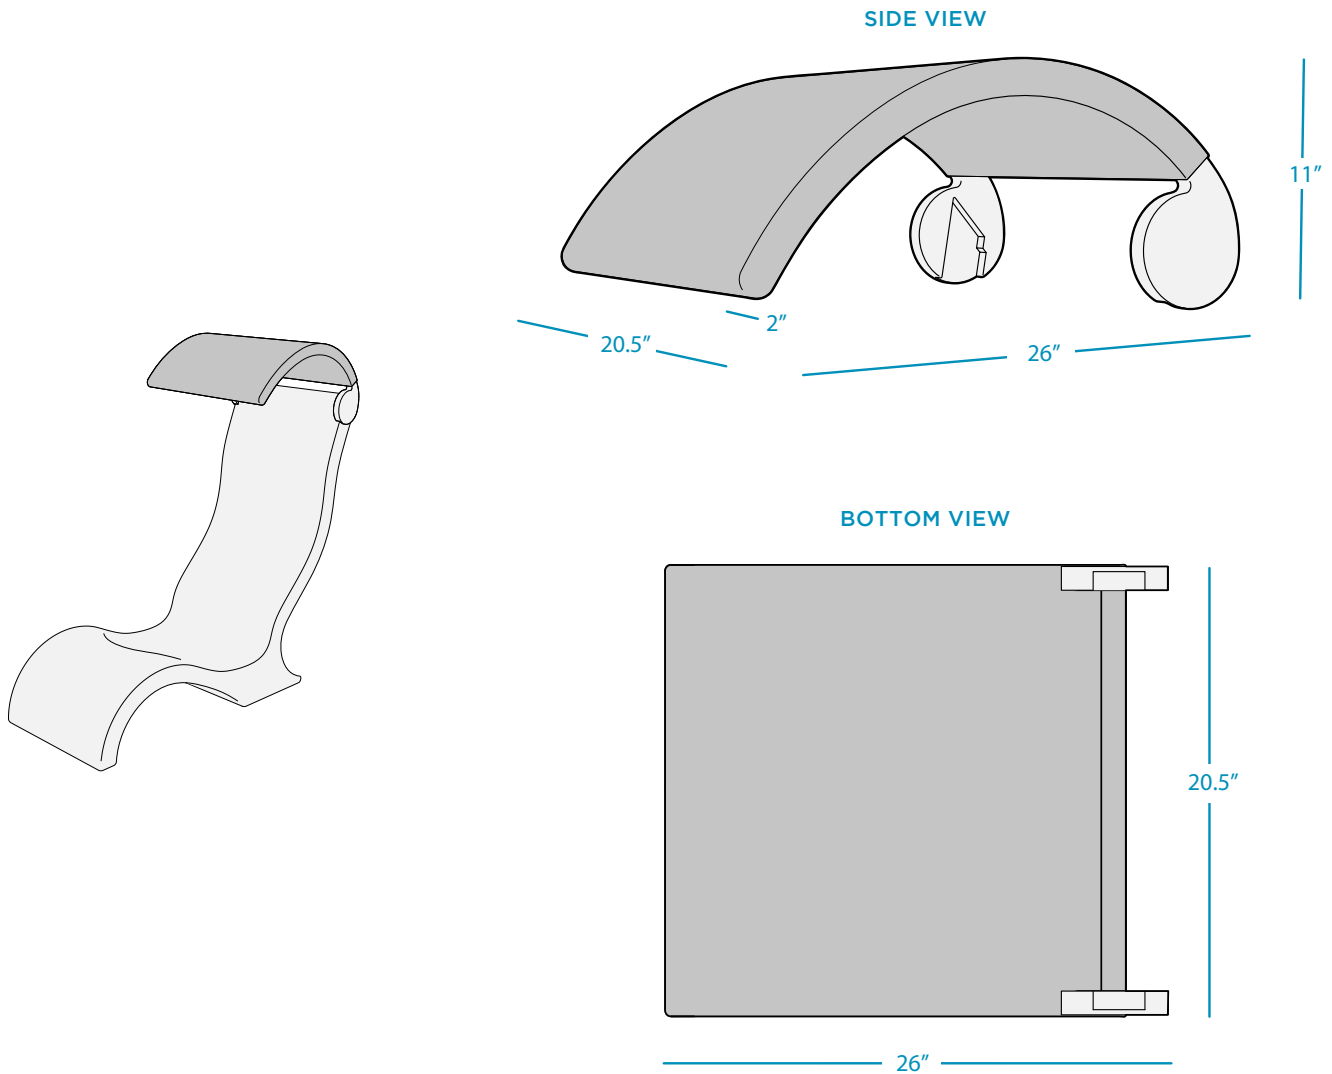

SIGNATURE

CHAIR SHADE

SPECIFICATIONS

WEIGHT: 7 LBS

FEATURES

- Designed for the Signature Chair
- Perfect for residential or commercial use
- Built to withstand the sun, weather, and chemicals of any aquatic environment
- Crafted of ultra-strong, UV resistant materials and high quality, outdoor Sunbrella fabrics
- Easy slide on, slide off installation via interior grooves
- Customize with hundreds of color combinations and optional embroidery