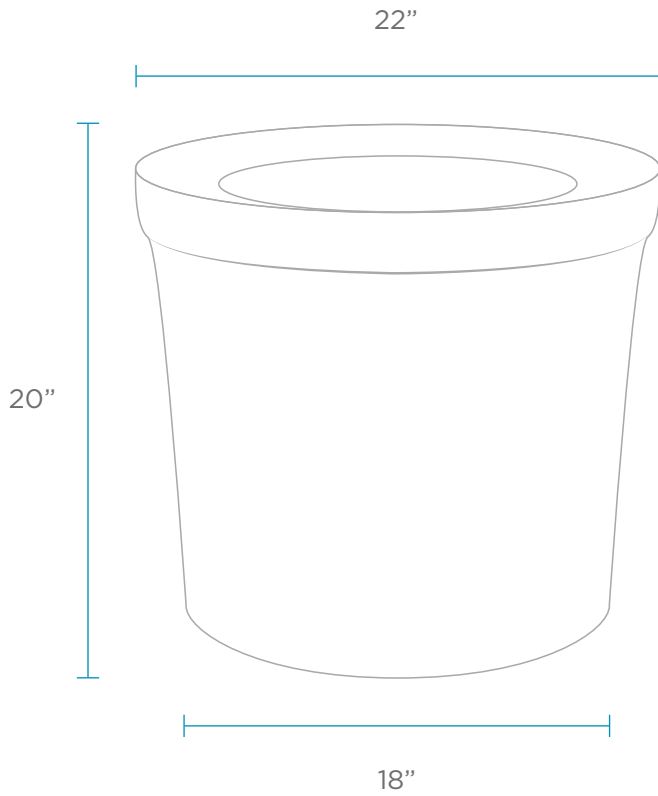

ICE BIN SIDE TABLE SPECIFICATIONS

WEIGHT EMPTY: 18 LBS | WEIGHT FULL: 175 LBS
DESIGNED FOR UP TO 15" OF WATER OR ON DECK

SIDE VIEW

TOP VIEW

FEATURES

- Designed for up to 15" of water or on deck
- Perfect for residential or commercial use
- Built to withstand sun, weather, and chemicals of any aquatic environment
- Compatible with all pool types, including vinyl
- Crafted of an ultra-strong, UV16 rated resin, color stabilized for up to 16,000 hours of direct sun
- Easy application via threaded plug system
- Central ice bin holds up to 12 cans of your choice beverage
- Features a 2" built in umbrella sleeve