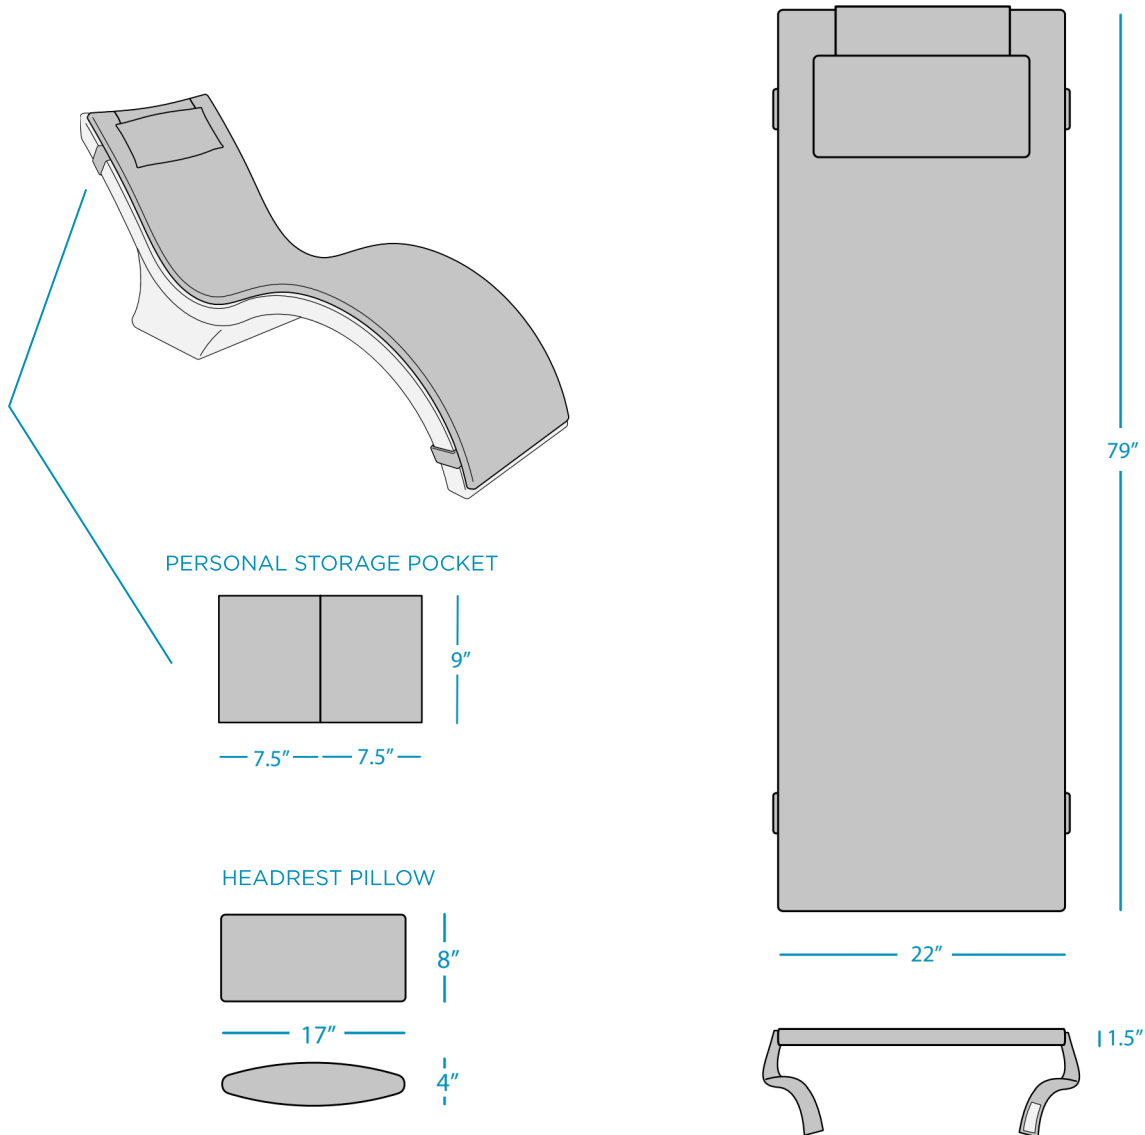

SIGNATURE

CHAISE DEEP CUSHION

SPECIFICATIONS

WEIGHT 16 LBS

FEATURES

- Designed for the Signature Chaise Deep
- Perfect for residential or commercial settings
- Built to withstand the sun, weather, and chemicals of any aquatic environment
- Crafted of high quality, outdoor Sunbrella fabrics and EZ-Dri foam core
- Secure in place using easy to adjust, Velcro attachment system
- Features a built in pillow and personal storage pocket