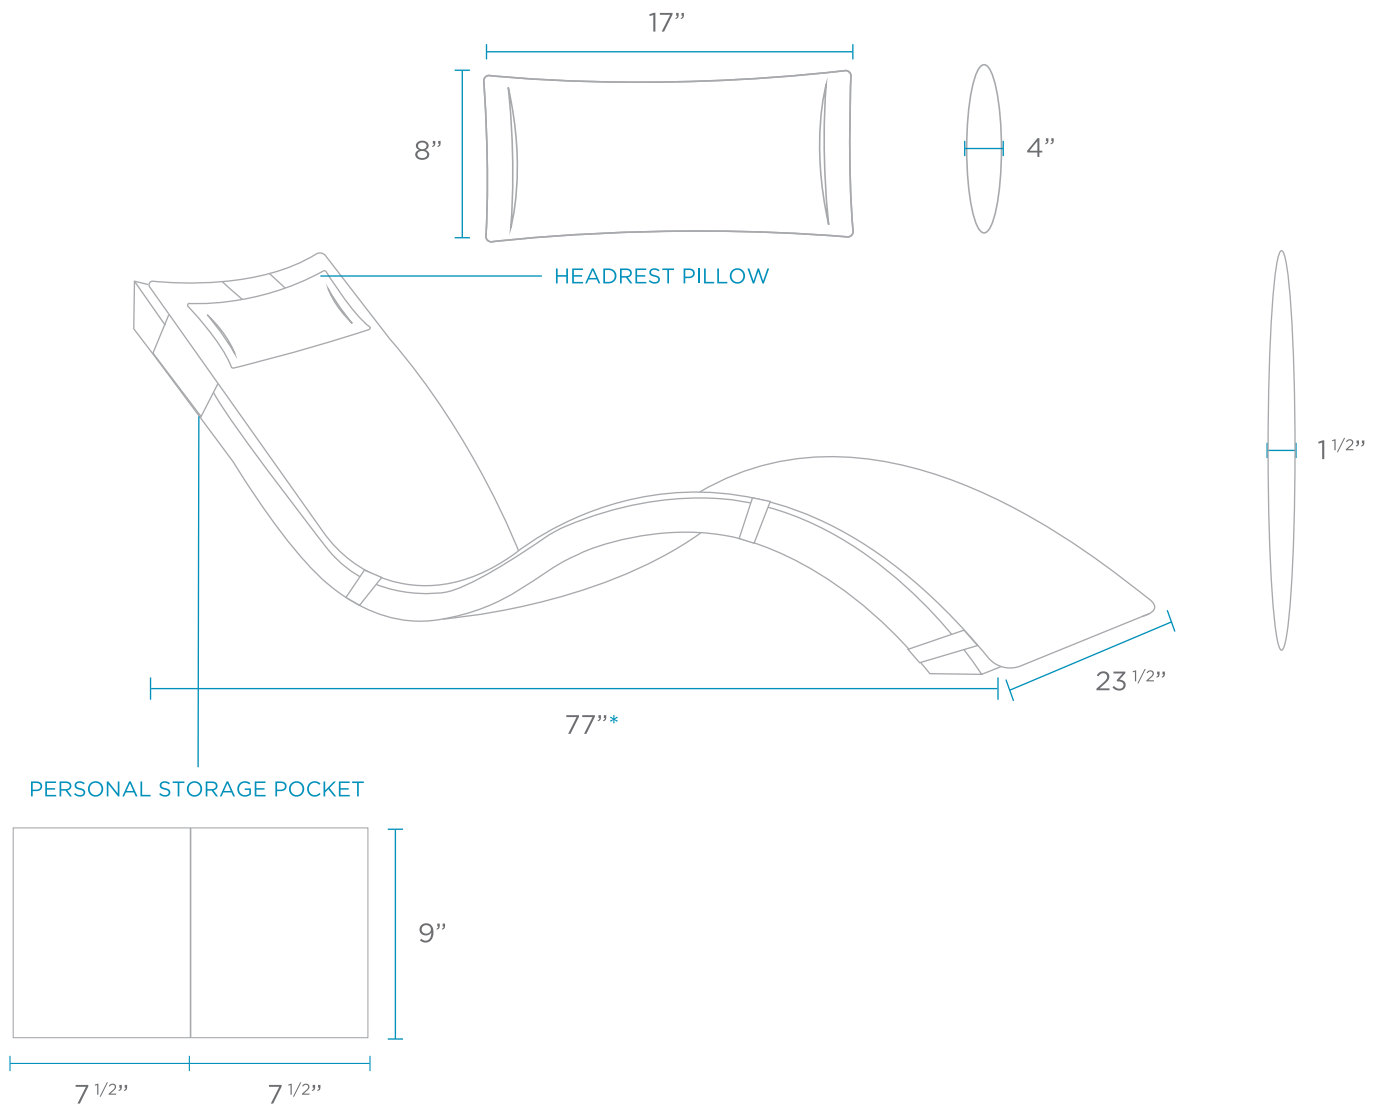

CUSHION SPECIFICATIONS - CHAISE

WEIGHT: 15 LBS
DESIGNED FOR CHAISE

FEATURES

- Designed for Chaise
- Perfect for residential or commercial use
- Built to withstand the sun, weather, and chemicals of any aquatic environment
- Crafted of high quality, outdoor Sunbrella fabrics and EZ Dri foam core
- Secure in place using easy to adjust, Velcro attachment system
- Features a built in pillow and personal storage pocket

AVAILABLE FABRIC COLORS

Over 400 fabric options available. See website for details.

*77" Cushion designed to fit curvature of 71" Chaise.