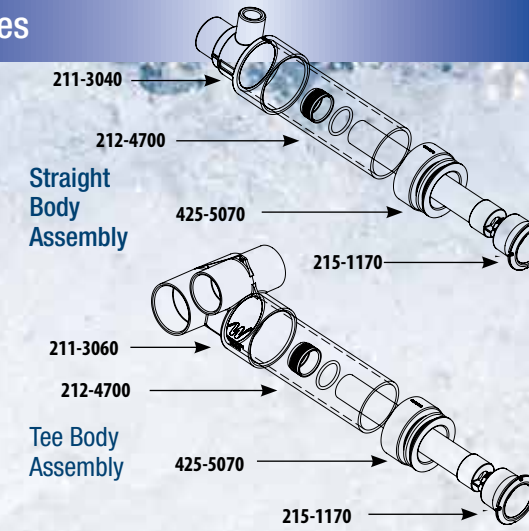

Thread-in Gunite Jets

Style Guide

Accessories

218-1960
Measuring Tool (sold separately)

229-77576
Power Storm Thread-in
Hand-held Jet

3-Jet Manifold - Power Seat

FEATURES:

- Pre-Plumbed Air and Water Connections
- Single connection for water & air - 2" Spigot fitting for water - 1 1/2" S fitting for air
- All three jet bodies accommodate Waterway's popular PolyStorm Gunite or PowerStorm Gunite jets
- Saves time and money

Mini Storm Thread-In Gunite Body Assemblies

Description	White	Black	Gray
Straight Body Assembly - 1" Spigot Air x 1 1/2" Spigot Water - Niche	229-1000	229-1001	229-1007
Tee Body Assembly - 1 1/2" S Air x 2" S Water - Threaded Ring and Niche	229-1010	229-1011	229-1017
Straight Body Only	211-3040	NA	NA
Tee Body Only	211-3050	NA	NA
Threaded Retainer Ring with O-Ring	212-4700	NA	NA
Mini Gunite Jet Niche Adapter	425-5070	425-5071	425-5077
Wall Fitting	215-1170	215-1171	215-1177

* 1" and 2 1/2" pipe not included

Poly Storm Thread-In Gunite Body Assemblies

Description	White	Black	Gray
Straight Body Assembly - 1" Spigot Air x 1 1/2" Spigot Water - Niche	229-1100	229-1101	229-1107
Tee Body Assembly - 1 1/2" S Air x 2" S Water - Threaded Ring and Niche	229-1110	229-1111	229-1117
Straight Body Only	211-3040	NA	NA
Tee Body Only	211-3060	NA	NA
Threaded Retainer Ring with O-Ring	212-4700	NA	NA
Poly Gunite Jet Niche Adapter	425-5030	NA	NA
Wall Fitting	215-1190	215-1191	215-1197