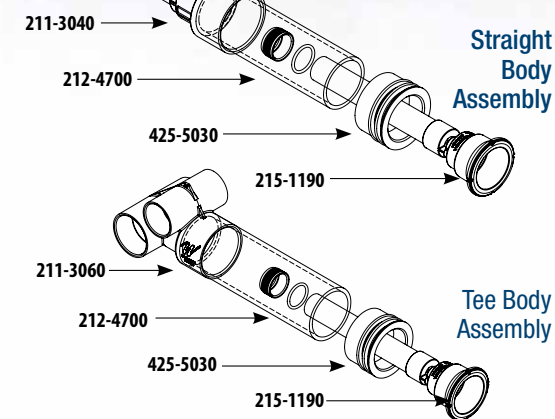

Thread-in Gunite Jets

Style Guide

Accessories

218-1960
Measuring Tool (sold separately)

229-77576
Power Storm Thread-in
Hand-held Jet

3-Jet Manifold - Power Seat

FEATURES:

- Pre-Plumbed Air and Water Connections
- Single connection for water & air - 2" Spigot fitting for water - 1 1/2" S fitting for air
- All three jet bodies accommodate Waterway's popular PolyStorm Gunite or PowerStorm Gunite jets
- Saves time and money

Mini Storm Thread-In Gunite Body Assemblies

Description	White	Black	Gray
Straight Body Assembly - 1" Spigot Air x 1 1/2" Spigot Water - Niche	229-1000	229-1001	229-1007
Tee Body Assembly - 1 1/2" S Air x 2" S Water - Threaded Ring and Niche	229-1010	229-1011	229-1017
Straight Body Only	211-3040	NA	NA
Tee Body Only	211-3050	NA	NA
Threaded Retainer Ring with O-Ring	212-4700	NA	NA
Mini Gunite Jet Niche Adapter	425-5070	425-5071	425-5077
Wall Fitting	215-1170	215-1171	215-1177

* 1" and 2 1/2" pipe not included

Poly Storm Thread-In Gunite Body Assemblies

Description	White	Black	Gray
Straight Body Assembly - 1" Spigot Air x 1 1/2" Spigot Water - Niche	229-1100	229-1101	229-1107
Tee Body Assembly - 1 1/2" S Air x 2" S Water - Threaded Ring and Niche	229-1110	229-1111	229-1117
Straight Body Only	211-3040	NA	NA
Tee Body Only	211-3060	NA	NA
Threaded Retainer Ring with O-Ring	212-4700	NA	NA
Poly Gunite Jet Niche Adapter	425-5030	NA	NA
Wall Fitting	215-1190	215-1191	215-1197