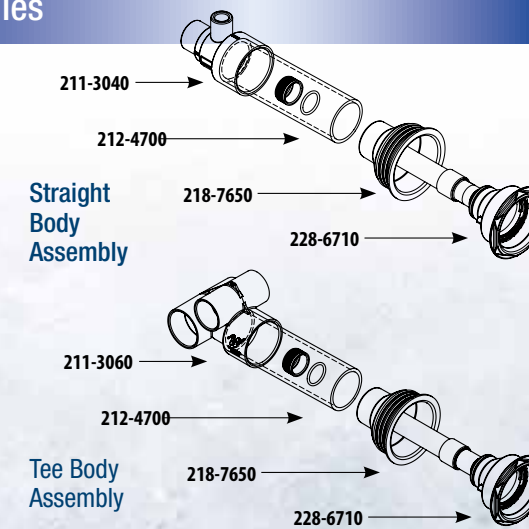

Waterway

807-1022.0316

Designed, Engineered & Manufactured in the USA.

2200 East Sturgis Road, Oxnard CA 93030
Phone 805.981.0262 • Fax 805.981.9403
waterway@waterwayplastics.com • www.waterwayplastics.com

©2016 Waterway Plastics