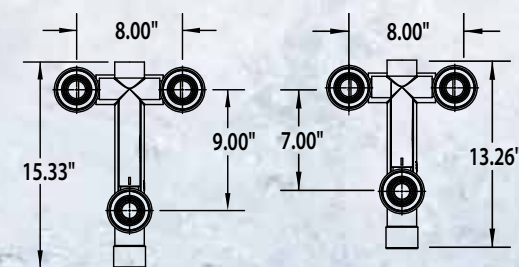

Thread-in Gunite Jets

Style Guide

Accessories

218-1960
Measuring Tool (sold separately)

229-77576
Power Storm Thread-in
Hand-held Jet

3-Jet Manifold - Power Seat

FEATURES:

- Pre-Plumbed Air and Water Connections
- Single connection for water & air - 2" Spigot fitting for water - 1 1/2" S fitting for air
- All three jet bodies accommodate Waterway's popular PolyStorm Gunite or PowerStorm Gunite jets
- Saves time and money

Mini Storm Thread-In Gunite Body Assemblies

Description	White	Black	Gray
Straight Body Assembly - 1" Spigot Air x 1 1/2" Spigot Water - Niche	229-1000	229-1001	229-1007
Tee Body Assembly - 1 1/2" S Air x 2" S Water - Threaded Ring and Niche	229-1010	229-1011	229-1017
Straight Body Only	211-3040	NA	NA
Tee Body Only	211-3050	NA	NA
Threaded Retainer Ring with O-Ring	212-4700	NA	NA
Mini Gunite Jet Niche Adapter	425-5070	425-5071	425-5077
Wall Fitting	215-1170	215-1171	215-1177

* 1" and 2 1/2" pipe not included

Poly Storm Thread-In Gunite Body Assemblies

Description	White	Black	Gray
Straight Body Assembly - 1" Spigot Air x 1 1/2" Spigot Water - Niche	229-1100	229-1101	229-1107
Tee Body Assembly - 1 1/2" S Air x 2" S Water - Threaded Ring and Niche	229-1110	229-1111	229-1117
Straight Body Only	211-3040	NA	NA
Tee Body Only	211-3060	NA	NA
Threaded Retainer Ring with O-Ring	212-4700	NA	NA
Poly Gunite Jet Niche Adapter	425-5030	NA	NA
Wall Fitting	215-1190	215-1191	215-1197

* 1" and 2 1/2" pipe not included

Power Storm Thread-In Gunite Body Assemblies

Description	White	Black	Gray
Straight Body Assembly - 1" Spigot Air x 1 1/2" Spigot Water	229-1200	NA	NA
Tee Body Assembly - 1 1/2" S Air x 2" S Water	229-1210	NA	NA
Straight Body Only	211-3040	NA	NA
Tee Body Only	211-3060	NA	NA
Threaded Retainer Ring with O-Ring	212-4700	NA	NA
Plaster Niche	218-7650	218-7651	218-7657
Wall Fitting	228-6710	NA	NA