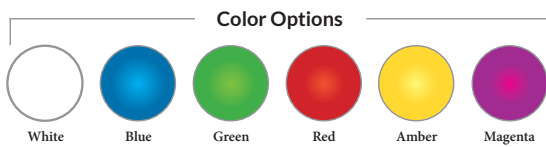

# Fiberglass LED Light

The Fiberglass LED light is a 12VAC, 5 Watt LED underwater light for new construction fiberglass pools that features outstanding illumination qualities.

- Available in lengths of 30', 50', 80', 150'
- No earth bonding required
- White or color changing LED models available
- Color functions:
  - Advanced color functionality with poolLUX Premier: (49) color variations and dimming control (via wireless remote)
  - 12V controls: (6) colors (white, blue, green, red, amber, magenta) and (2) light shows
- Color memory function
- .75" or .5" conduit required
- 3 year warranty
- ETL Listed - Conforms to UL676, certified to CSA C22.2 #89

Model No.	Description
FLED-C-FG-30	Fiberglass 30' RGB LED pool light
FLED-C-FG-50	Fiberglass 50' RGB LED pool light
FLED-C-FG	Fiberglass 80' RGB LED pool light
FLED-C-FG-150	Fiberglass 150' RGB LED pool light
FLED-W-FG-30	Fiberglass 30' White LED pool light
FLED-W-FG-50	Fiberglass 50' White LED pool light
FLED-W-FG	Fiberglass 80' White LED pool light
FLED-W-FG-150	Fiberglass 150' White LED pool light
FLED-LAU-C	Fiberglass RGB replacement lamp
FLED-LAU-W	Fiberglass white replacement lamp
FLED-LC-FG	Clear snap-on cover