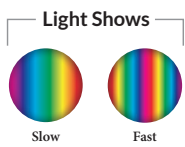

# Fiberglass LED Light

The Fiberglass LED light is a 12VAC, 5 Watt LED underwater light for new construction fiberglass pools that features outstanding illumination qualities.

- Available in lengths of 30', 50', 80', 150'
- No earth bonding required
- White or color changing LED models available
- Color functions:
  - Advanced color functionality with poolLUX Premier: (49) color variations and dimming control (via wireless remote)
  - 12V controls: (6) colors (white, blue, green, red, amber, magenta) and (2) light shows
- Color memory function
- .75" or .5" conduit required
- 3 year warranty
- ETL Listed - Conforms to UL676, certified to CSA C22.2 #89

Model No.	Description
FLED-C-FG-30	Fiberglass 30' RGB LED pool light
FLED-C-FG-50	Fiberglass 50' RGB LED pool light
FLED-C-FG	Fiberglass 80' RGB LED pool light
FLED-C-FG-150	Fiberglass 150' RGB LED pool light
FLED-W-FG-30	Fiberglass 30' White LED pool light
FLED-W-FG-50	Fiberglass 50' White LED pool light
FLED-W-FG	Fiberglass 80' White LED pool light
FLED-W-FG-150	Fiberglass 150' White LED pool light
FLED-LAU-C	Fiberglass RGB replacement lamp
FLED-LAU-W	Fiberglass white replacement lamp
FLED-LC-FG	Clear snap-on cover