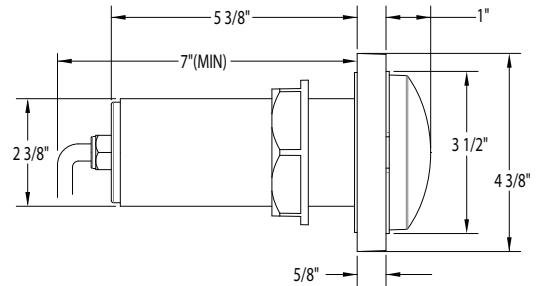

# Fiberglass LED Light

The Fiberglass LED light is a 12VAC, 5 Watt LED underwater light for new construction fiberglass pools that features outstanding illumination qualities.

- Available in lengths of 30', 50', 80', 150'
- No earth bonding required
- White or color changing LED models available
- Color functions:
  - Advanced color functionality with poolLUX Premier: (49) color variations and dimming control (via wireless remote)
  - 12V controls: (6) colors (white, blue, green, red, amber, magenta) and (2) light shows
- Color memory function
- .75" or .5" conduit required
- 3 year warranty
- ETL Listed - Conforms to UL676, certified to CSA C22.2 #89