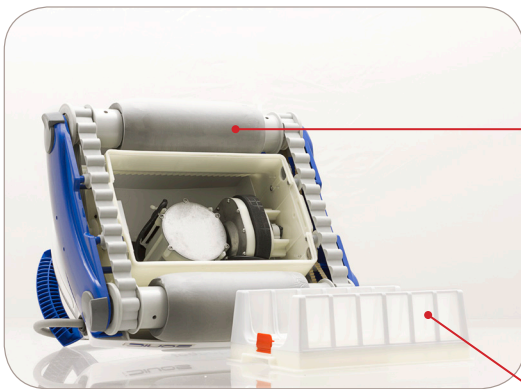

aquabot®

SONIC

ROBOTIC
CLEANERS

KEY FEATURES

- Scrubs, vacuums, filters and helps purify the pools water
- Cleans Pool Floor, Cove and Walls
- Super Grip PVA wheels provide excellent traction on the slipperiest of surfaces
- 2 Micron filter bag and easy-to-clean cartridge filter included!
- Long 50 ft. Cable
- Patented swivel cable helps prevent tangling
- Incredibly efficient - costs less than 5 cents per cycle hour to clean the pool
- Plug-n-play! No pre-installation needed, no connections to pool system.
- Self-programmed for optimal pool cleaning.
- 12 month warranty

aquabot®

RECOMMENDED FOR IN-GROUND RESIDENTIAL POOLS UP TO 50 FT. IN LENGTH

The Aquabot Sonic is lightweight and easy-to-use, with exceptional performance at an affordable price.

Aquabot Sonic: Deep cleans scrubs and vacuums pool floors, coves and walls with Super Grip PVA wheels for excellent traction on even the slipperiest of surfaces. The Sonics Super Grip PVA brush excels at scrubbing with its sponge like texture to reach every nook and crevice that standard brushes may miss. The Sonic deep cleans pool surfaces with an efficient 2 hour cleaning cycle and includes an easy-to-clean self-contained filter cartridge or 2 micron filter bag. The Sonic also features a long 50 foot cable and the Aquabot swivel which helps prevent tangling. Deep cleanings costs less than 5 cents per cycle hour - Plug-n-play, no pre-installation needed and no connections to existing pool systems. Self-programmed for optimal pool cleaning.

KEY FEATURES

- 50' Floating Cable
- Cleans Pool Floor, Cove and Walls
- Super Grip PVA wheels for slippery surfaces
- Easy to clean cartridge filter included
- 2 Micron filtration with fine filter bag

SPECIFICATIONS:	
Cycle time:	2 hours
Cable length:	50 ft.
Filter:	2 micron fine filter bag or convenient filter cartridge
Warranty:	1 year
Suction rate:	70+ Gallons per minute
Unit weight:	39.6 lbs
Unit Dimensions:	L 17" x H 12.5" x W 14.5"