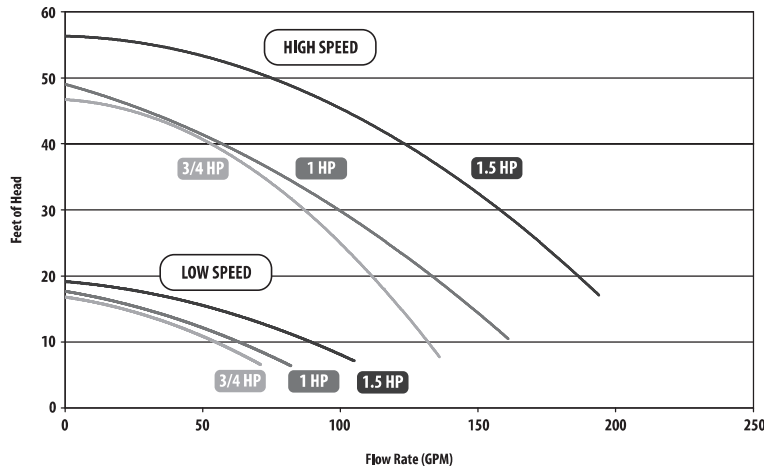

## FEATURES:

- 1 1/2" union threads / 1 1/2" FPT intake and 2" union threads / 1 1/2" FPT discharge
- Powerful side discharge performance
- Wet end can be rotated for easy installation
- Large 6" pump trap with one-piece clear lid
- High head capability
- Trap is 2" union x 1 1/2" union / 1 1/2" FPT

Hi-Flo Pumps - Performance Curves