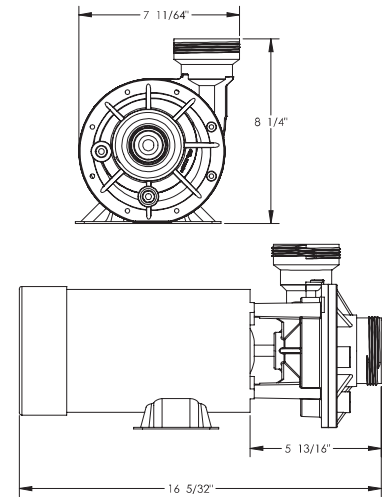

## FEATURES:

- 1 1/2" union threads / 1 1/2" FPT intake and 2" union threads / 1 1/2" FPT discharge
- Powerful side discharge performance
- Wet end can be rotated for easy installation
- Large 6" pump trap with one-piece clear lid
- High head capability
- Trap is 2" union x 1 1/2" union / 1 1/2" FPT

## Hi-Flo II Side Discharge 48-Frame Above Ground Pool Pump and Trap

Part No.	Description	Volts	HP	Weight (lbs.)	List (US \$)
PH1075-H3	1-Speed - 3 ft. Twist-Lock Cord	115	3/4	24	551.73
PH1100-H3	1-Speed - 3 ft. Twist-Lock Cord	115	1.0	25	570.38
PH1150-H3	1-Speed - 3 ft. Twist-Lock Cord	115	1.5	30.5	615.86
PH1200-H3	1-Speed - 3 ft. Twist-Lock Cord	115	2.0	32	734.04
PH2075-H3	2-Speed - 3 ft. Twist-Lock Cord	115	3/4	24	674.95
PH2100-H3	2-Speed - 3 ft. Twist-Lock Cord	115	1.0	25	690.86
PH2150-H3	2-Speed - 3 ft. Twist-Lock Cord	115	1.5	30.5	745.37
PH2200-H3	2-Speed - 3 ft. Twist-Lock Cord	115	2.0	32	802.21
PH1075-H6	1-Speed - 3 ft. NEMA Cord	115	3/4	26	551.73
PH1100-H6	1-Speed - 3 ft. NEMA Cord	115	1.0	30	570.38
PH1150-H6	1-Speed - 3 ft. NEMA Cord	115	1.5	33	615.86
PH1200-H6	1-Speed - 3 ft. NEMA Cord	115	2.0	35	734.04
PH2075-H6	2-Speed - 3 ft. NEMA Cord	115	3/4	26	674.95
PH2100-H6	2-Speed - 3 ft. NEMA Cord	115	1.0	30	690.86
PH2150-H6	2-Speed - 3 ft. NEMA Cord	115	1.5	33	734.16
PH2200-H6	2-Speed - 3 ft. NEMA Cord	115	2.0	35	802.21