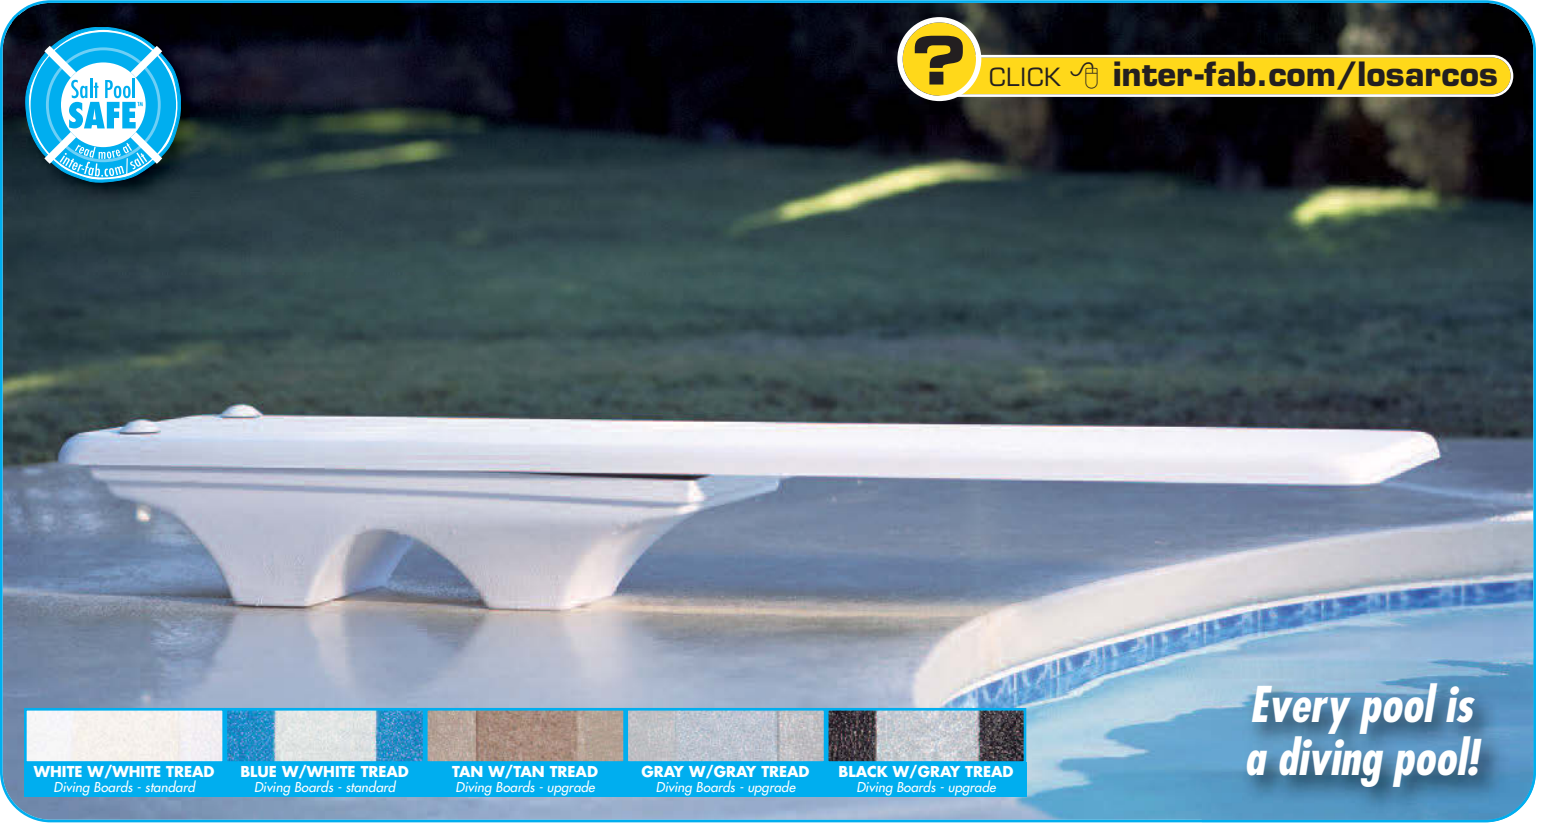

CLICK inter-fab.com/losarcos

*Every pool is
a diving pool!*

WHITE W/WHITE TREAD
Diving Boards - standard

BLUE W/WHITE TREAD
Diving Boards - standard

TAN W/TAN TREAD
Diving Boards - upgrade

GRAY W/GRAY TREAD
Diving Boards - upgrade

BLACK W/GRAY TREAD
Diving Boards - upgrade

INFO:

- Streamlined Styling for a Unique Contemporary Design
- Upgraded Acrylic Colors for a Custom Backyard Look
- Available in 6' and 8' Base Sizes in White, Tan, Gray, or Black to Match your Backyard Decor
- Spring is Derived from Board Only
- Durable, Long Lasting Acrylic & Fiberglass Construction
- Most Unique Design Passive Base Available